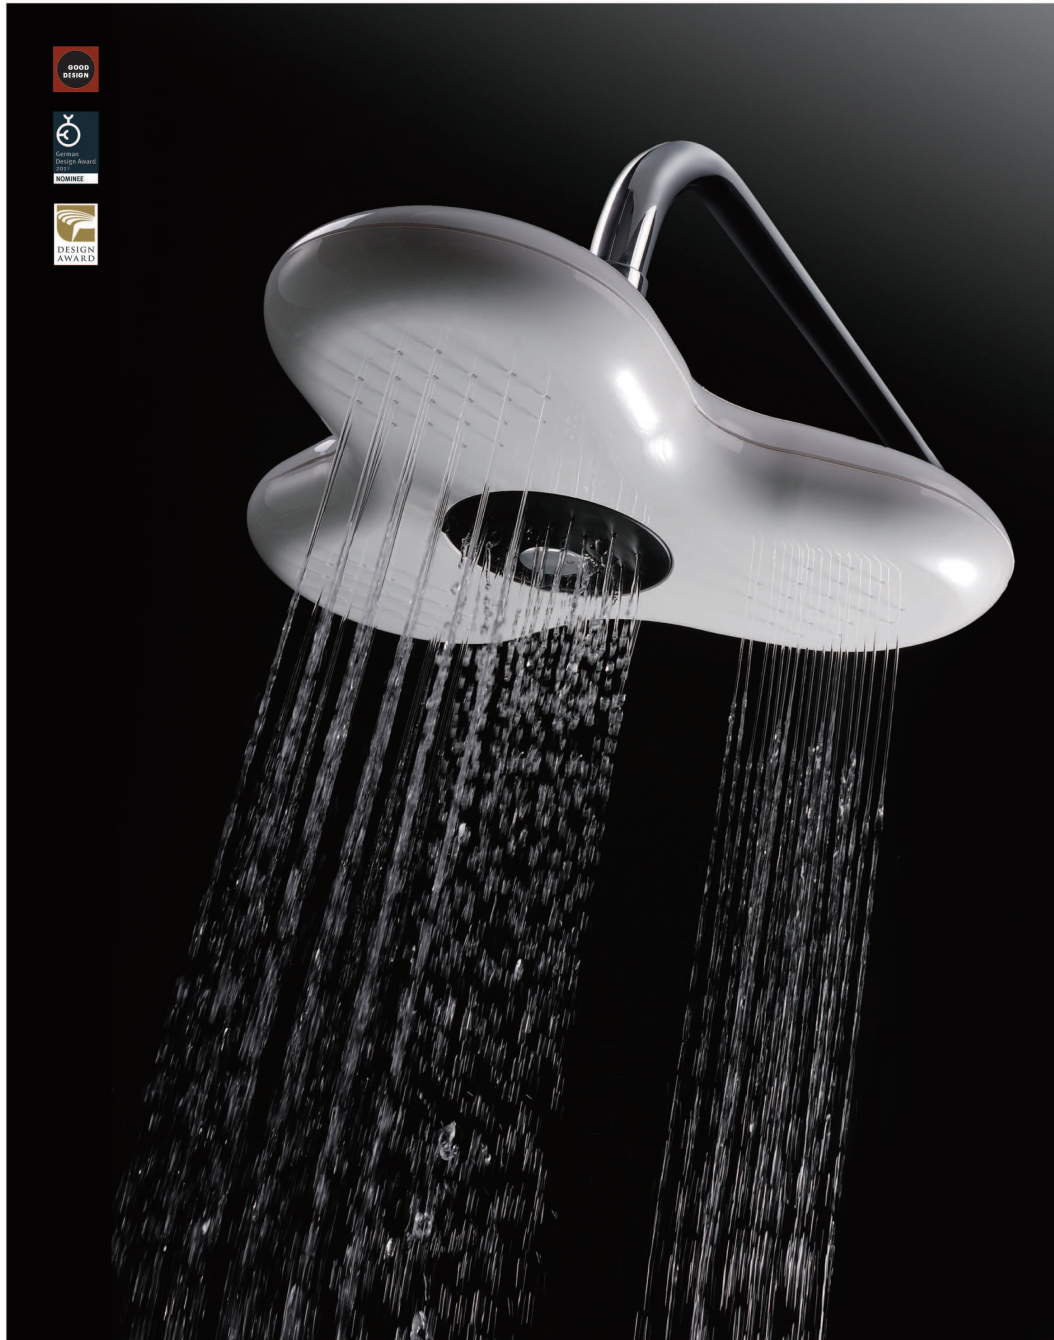

GOOD DESIGN
AWARD 2010
2010年度グッドデザイン賞