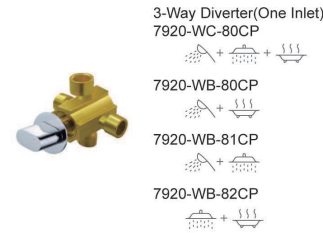

3-Way Diverter(One Inlet)
7920-WC-80CP

7920-WB-80CP

7920-WB-81CP

7920-WB-82CP