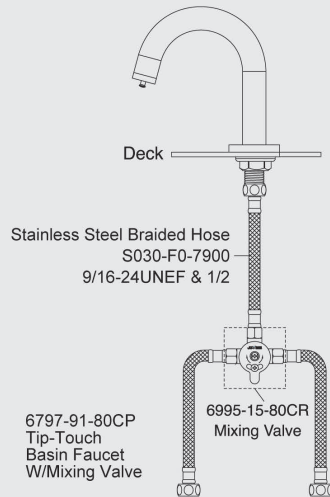

6797-S0-80CP
Sensor Basin Faucet
(Cold Only)(DC)

+
Optional Power Supply

110V	0923-SH-7901 = 6797-S0-81CP
220V	0923-SH-7902 = 6797-S0-82CP
100-240V	0923-SH-7900 = 6797-S0-83CP

+
Optional Power Supply

110V	0923-SH-7901 = 7797-S0-81CP
220V	0923-SH-7902 = 7797-S0-82CP
100-240V	0923-SH-7900 = 7797-S0-83CP

+
Optional Power Supply

110V	0923-SH-7901 = 6797-S5-81CP
220V	0923-SH-7902 = 6797-S5-82CP
100-240V	0923-SH-7900 = 6797-S5-83CP