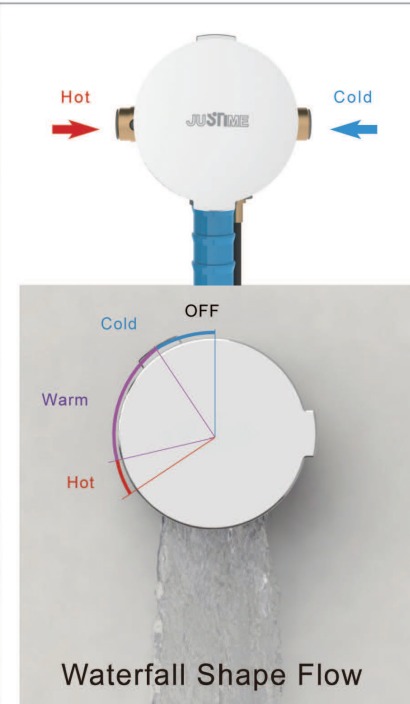

6877-H2-80MA  
Hand Shower  
(Three Sprays)  
(ABS)

6877-H3-80MA  
Hand Shower  
(Four Sprays)  
(ABS)

6877-A3-80MA  
Showerhead 300mm  
(ABS)

6877-B1-80CW  
Showerhead  
250x190x16mm  
(ABS)

Showerhead  
(Stainless Steel)  
6808-A1-80CP  
Φ200\*12mm  
6808-A2-80CP  
Φ250\*12mm  
6808-A3-80CP  
Φ300\*12mm