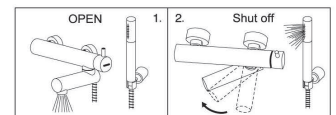

Diverter Control