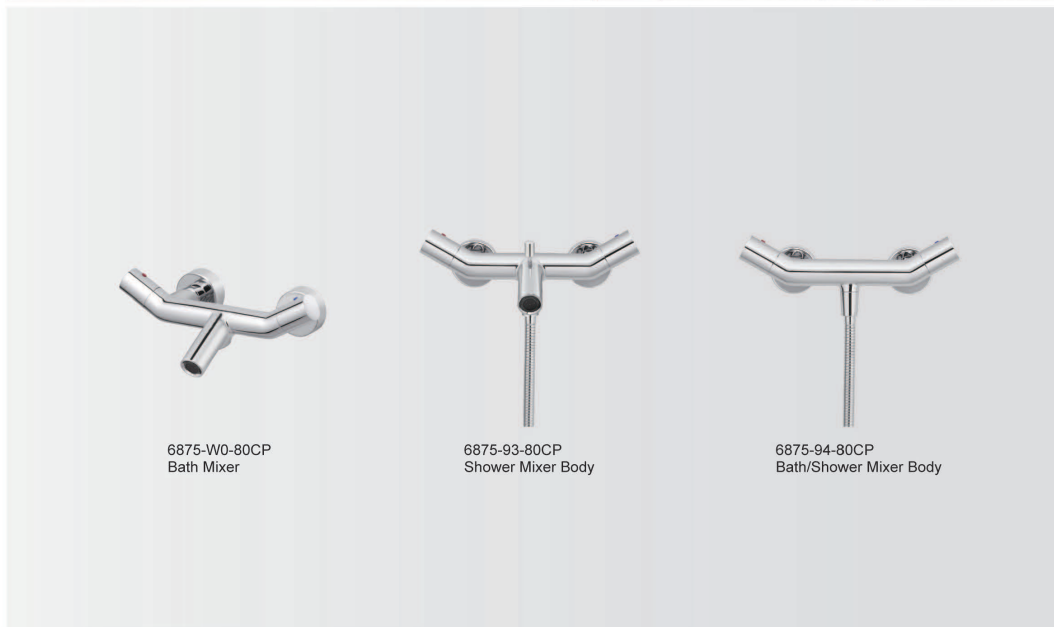

6360-M2-8000
Bath tub(Artificial Stone)
1600*750*560MM

6875-W0-80CP
Bath Mixer

6875-93-80CP
Shower Mixer Body

6875-94-80CP
Bath/Shower Mixer Body