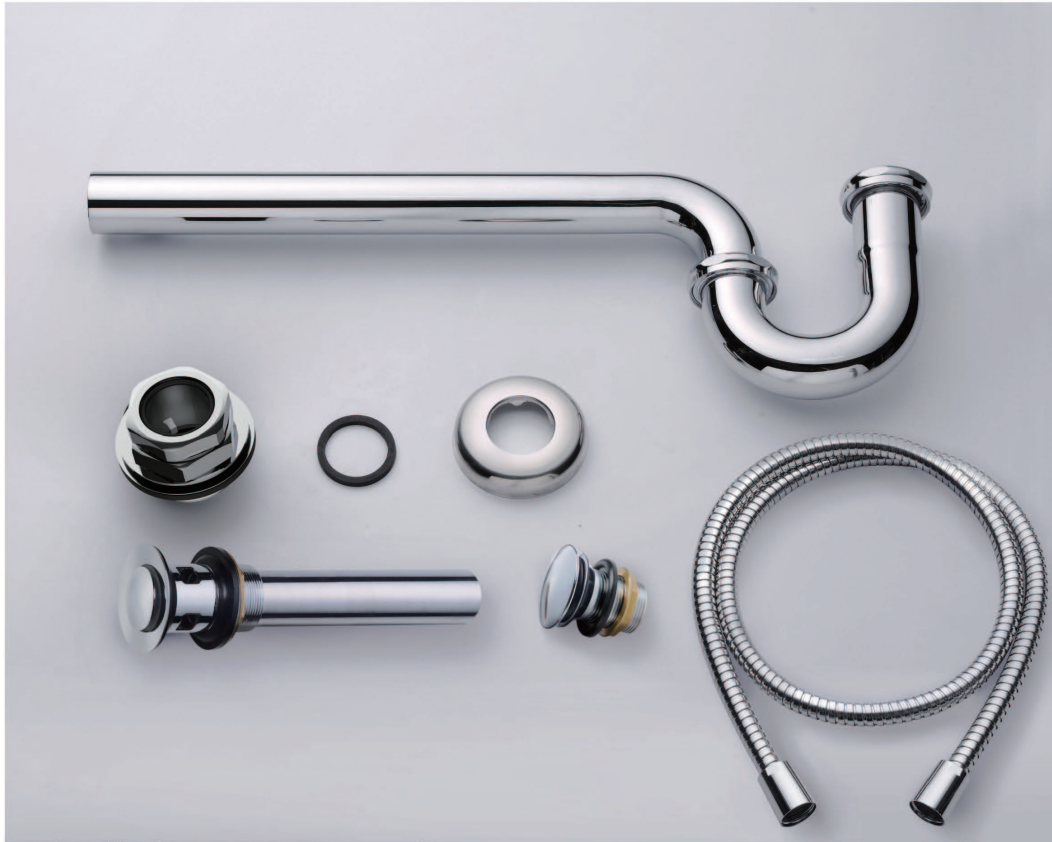

Plumbing Fittings

Plumbing Fittings

6502-DQ-82CP
Pop-Up & Overflow
6502-DQ-83CP
Pop-Up
1-1/4"

6502-DP-82CP
Hand-Drive Pop-Up
& Overflow
6502-DP-83CP
Hand-Drive Pop-Up
1-1/4"

6502-DR-82CP
Pop-Up & Overflow
6502-DR-83CP
Pop-Up
1-1/4"

6242-13-82CP
Turn-Over & Overflow
6243-13-83CP
Turn-Over
1-1/4"

6502-CG-82CP
7-Hole & Overflow
6502-CG-83CP
7-Hole
1-1/4"

6242-CA-82CP
Push-Button & Overflow
6242-CA-83CP
Push-Button
1-1/4"

6502-A1-80CP
Pop-Up W/Tail Tube
& Overflow
6502-N1-80CP
Pop-Up W/Tail Tube

6502-A2-80CP
Hand-Drive Pop-Up
W/Tail Tube & Overflow
6502-N2-80CP
Hand-Drive Pop-Up
W/Tail Tube

6502-A3-80CP
Push-Button W/Tail Tube
& Overflow
6502-N3-80CP
Push-Button W/Tail Tube

6502-A4-80CP
Turn-Over W/Tail Tube
& Overflow
6502-N4-80CP
Turn-Over W/Tail Tube

6502-A5-80CP
7-Hole W/Tail Tube
& Overflow
6502-N5-80CP
7-Hole W/Tail Tube

6502-A1-81CP
Pop-Up With Overflow
W/Tail Tube
W/T-Trap(6502-T1-80CP)
6502-N1-81CP
Pop-Up W/Tail Tube
W/T-Trap(6502-T1-80CP)

6502-A2-81CP
Hand-Drive With Overflow
W/Tail Tube
W/T-Trap(6502-T1-80CP)
6502-N2-81CP
Hand-Drive W/Tail Tube
W/T-Trap(6502-T1-80CP)

6502-A3-81CP
Push-Button With Overflow
W/Tail Tube
W/T-Trap(6502-T1-80CP)
6502-N3-81CP
Push-Button W/Tail Tube
W/T-Trap(6502-T1-80CP)

6502-A4-81CP
Turn-Over With Overflow
W/Tail Tube
W/T-Trap(6502-T1-80CP)
6502-N4-81CP
Turn-Over W/Tail Tube
W/T-Trap(6502-T1-80CP)

6502-A5-81CP
7-Hole With Overflow
W/Tail Tube
W/T-Trap(6502-T1-80CP)
6502-N5-81CP
7-Hole W/Tail Tube
W/T-Trap(6502-T1-80CP)