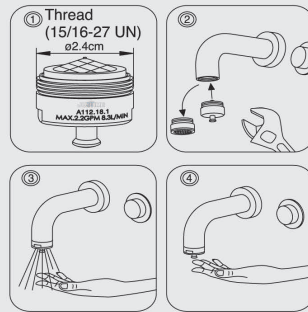

6797-S0-80CP
Sensor Basin Faucet
(Cold Only)(DC)

+
Optional Power Supply

110V	0923-SH-7901 = 6797-S0-81CP
220V	0923-SH-7902 = 6797-S0-82CP
100-240V	0923-SH-7900 = 6797-S0-83CP

+
Optional Power Supply

110V	0923-SH-7901 = 7797-S0-81CP
220V	0923-SH-7902 = 7797-S0-82CP
100-240V	0923-SH-7900 = 7797-S0-83CP

+
Optional Power Supply

110V	0923-SH-7901 = 6797-S5-81CP
220V	0923-SH-7902 = 6797-S5-82CP
100-240V	0923-SH-7900 = 6797-S5-83CP