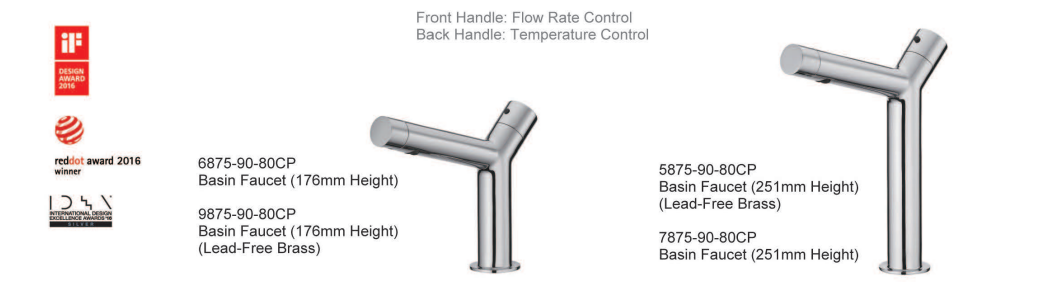

9875-J0-80CP
Single Handle
Wall-Mounted
Basin Faucet
(Lead-Free Brass)

Front Handle: Flow Rate Control
Back Handle: Temperature Control

reddot award 2016
winner

台灣精品
TAIWAN EXCELLENCE
2020