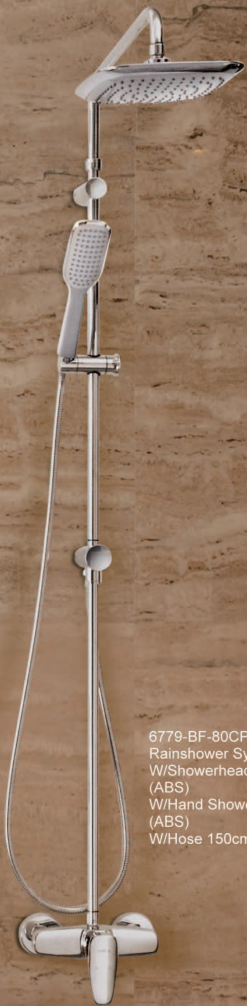

6765-XV-80P1  
Single-Handle  
Concealed Valve  
(Downward Outlet)

6765-94-82P1  
Bath/Shower Mixer  
W/Hand Shower(ABS)  
W/150cm Hose  
W/Wall Bracket(2pcs)  
(ABS)

7765-93-82P1  
Shower Mixer  
W/Hand Shower(ABS)  
W/150cm Hose  
W/Wall Bracket(2pcs)  
(ABS)

7765-94-82P1  
Bath/Shower Mixer  
W/Hand Shower(ABS)  
W/150cm Hose  
W/Wall Bracket(2pcs)  
(ABS)

Begin to Experience

6779-BF-80CP  
Rainshower System  
W/Showerhead 22\*22cm  
(ABS)  
W/Hand Shower  
(ABS)  
W/Hose 150cm