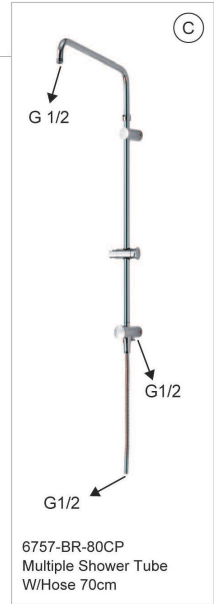

6757-BF-80CP  
Rainshower System  
W/8" Showerhead  
W/Hand Shower(ABS)  
W/Hose 150cm

6759-9T-80CP  
Slide Bar Set

6757-9T-81CP  
Slide Bar Set  
W/Hand Shower  
W/Hose 150cm

6757-9S-80CP  
Hand Shower

6757-9S-81CP  
Hand Shower  
W/Hose 150cm

6759-T9-7500  
Soap Dish  
For Slide Bar Ø19

6757-AD-80CP  
Supply Elbow

6757-DC-80CP  
Hand Shower Holder  
W/Supply Elbow

6796-9C-80CP  
Fixed Wall Bracket

6757-9C-80CP  
Adjustable Wall Bracket

0759-9C-79CP  
Adjustable  
Wall Bracket  
(ABS)

0759-AD-22CP  
Supply Elbow  
(Brass)

6758-TA-80CP  
Hand Shower Bracket  
For Slide Bar Ø19  
(Plastic)

6757-Q0-81CP  
Sprayer  
W/120cm Hose

6757-9Q-80CP  
Sprayer

6757-9G-82CP  
Sprayer  
W/120cm Hose  
& Fixed Wall Bracket

6768-AC-80CP  
8" Showerhead

6766-94-81CP  
Bath/Shower Mixer  
W/Hand Shower(ABS)  
W/Hose 150 cm  
W/Wall Bracket

6757-BR-80CP  
Multiple Shower Tube  
W/Hose 70cm

(A) + (B) + (C) = 6766-BR-82CP

7757-91-80CP  
Basin Faucet  
(Extra-Length Type)