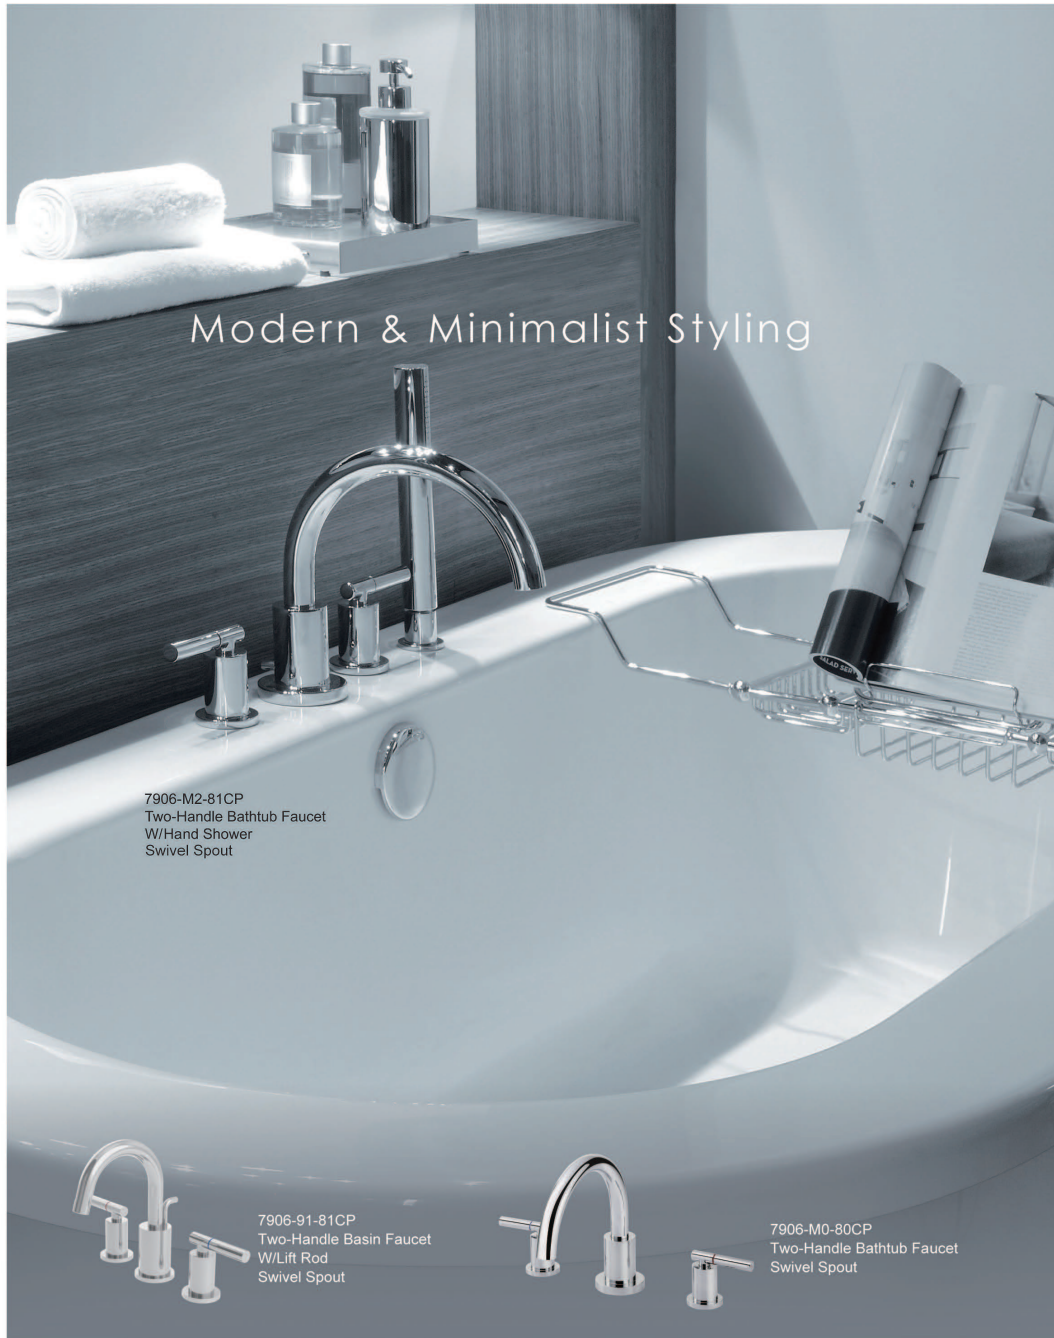

7880-WB-80CP

7880-WB-81CP

7880-WB-82CP

0876-9S-79CP  
Hand Shower  
(ABS)

6880-9W-81CP  
Tub Spout W/Diverter

6880-9W-80CP  
Tub Spout

Modern & Minimalist Styling

7906-M2-81CP  
Two-Handle Bathtub Faucet  
W/Hand Shower  
Swivel Spout