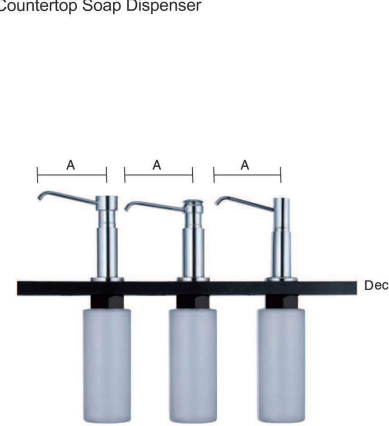

Countertop Soap Dispenser

Brass
6880-26-80CP
Each dispense:1.0cc
Capacity:360ml
A:81mm

Brass
6803-26-80CP
Each dispense:1.0cc
Capacity:360ml
A:81mm

Brass
6759-26-80CP
Each dispense:1.0cc
Capacity:360ml
A:81mm

6880-26-81CP
A:163mm

6803-26-81CP
A:163mm

6759-26-81CP
A:163mm