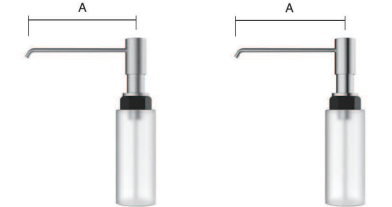

Stainless Steel
6770-26-81S1
Each dispense:1.0cc
Capacity:360ml
A:176mm

Brass
6771-26-81CP
Each dispense:1.0cc
Capacity:360ml
A:176mm

Bath Spout