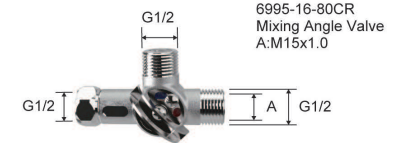

6995-16-80CR
Mixing Angle Valve
A.M15x1.0

*Suggest to always use the proper power supply with batteries