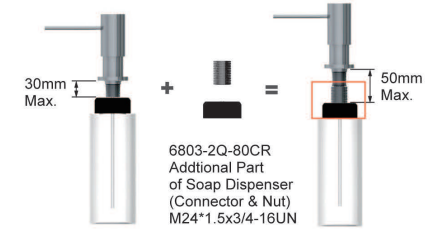

Plumbing Fittings

Countertop Soap Dispenser

Bath Spout