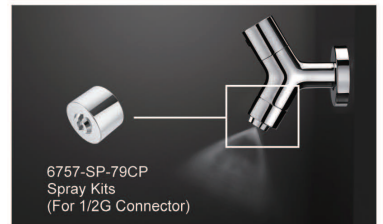

7757-90-80CP  
Basin Faucet  
(Extra-Length Type)

6757-91-80CP  
Basin Faucet

6757-90-80CP  
Basin Faucet

6757-91-81CP  
Basin Faucet  
W/Lift Rod

6757-SP-79CP  
Spray Kits  
(For 1/2G Connector)

Chapter of Water