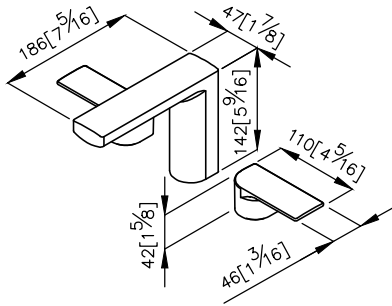

Two-Handle Basin Faucet 5790-91-80CP

1. Brass meets JIS 3771 standard.
2. Premium metal construction for durability.
3. Justime finishes resist corrosion and tarnish.
4. Finish meets the standard of ASTM-SC2.
5. Use lead-free copper material.
6. Thread: G 1/2.
7. Coordinates with other products in Arch 2 collection.

unit: mm[inch]