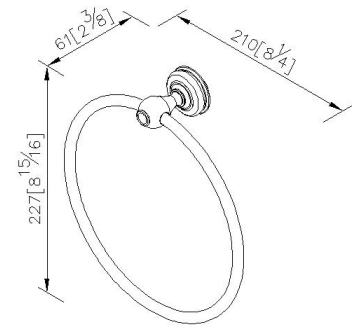

Towel Ring 6703-60-80CP

INTRODUCTION:

Create a sophisticated look with the Classik collection. Inspired by timeless & classic concepts, Classik allows you to coordinate faucets, showers and finishes to explore your own design ideas. This towel ring combines vintage design with quality craftsmanship to enhance the beauty in your bathing space.

DESCRIPTION:

- 1.Brass of forging body meets JIS 3604 standard
- 2.Premium metal construction for durability
- 3.Justime finishes resist corrosion and tarnish
- 4.Finish meets the standard of ASTM-SC2
- 5.Correctly installed product's loading is 4 kg f
- 6.Equipped with stainless steel screws for secure installation
- 7.Coordinates with other products in Classik collection

unit:mm[inch]

Certification:

Fixing Kits:

- 1.SUS 304 Stainless Steel Screws*2
- Plastic Anchors*2
Material of Wall Mount Bracket: Plastic*1

AWARD: