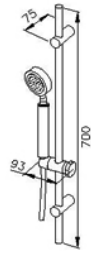

### Slide Bar Set 6771-9T-81CP

#### INTRODUCTION:

Inspired by the main design conception of "Less is More," Still One used brief lines and a simple model to integrate the practicality and elegance with the concise design style. It also fits for the general kitchen arrangement- small and saving space. The product is made of lead-free brass or stainless steel, which both meet NSF Standard.

#### DESCRIPTION:

- 1.The head of hand shower can be opened easily by hands without tool.
- 2.Horizontal swiveling and vertical moving holder of hand shower.
- 3.Lifespan of holder fastener up to 10,000 swivels test.
- 4.Elastic shower hose can be extended from 1.5 meter to 2 meter and stand 15Kg/cm<sup>2</sup> water pressure.
- 5.Material is Brass with Chrome plated and meets ASTM-SC2 standard.

#### Fixing Kits:

- 1.SUS 304 Stainless Steel Screws\*2
- Hex Key 1/8"\*1
- Mounting Bracket\*2
- Fixing Screw\*2
- Plastic Anchors\*2