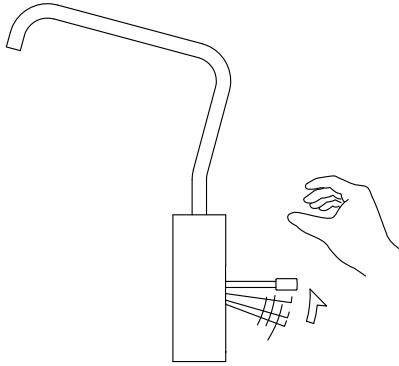

INSTALLATION INSTRUCTIONS

安裝說明

1

* Drill a $\phi 26.0 \pm 3.0$ mm hole on the deck in proper position to install water drinking faucet.

在檯面適當的位置，鑽上 $\phi 26.0 \pm 3.0$ mm的洞，用來安裝飲水機龍頭。

* Slide **Rubber Gasket** onto the **Threaded Shank**, and then insert **Threaded Shank** down trough deck. Assemble **Washer** and **Lock Nut** onto **Threaded Shank**, and then tighten the **Lock Nut**.

將飲水機龍頭牙管套入橡皮墊片，穿過檯面洞口後。從金屬牙管下方套入墊片，然後鎖緊固定螺帽將飲水機龍頭固定。

* Connect hose or brass tube with **Cone Washer**, **Compression Nut**, and **Eyelet** as fig. shows.

如圖所示，使用錐型墊圈、鉚釘、接管螺帽連接至軟管或銅管。

USE INSTRUCTIONS

使用說明

1

Note: Unlock to operate.

注意：開水前須先解鎖。

2

* 6777-G1-80CP Drinking Faucet (HOT) has been designed with protective device. The faucet will continuously flow by holding the handle; it will stop flowing and lock again as letting go the handle. 6777-G1 is suitable for connecting with hot water outlet device.

型號6777-G1有保護裝置，須持續按壓方可連續出水，放手後將會自動關閉，並上鎖。適合用於熱水場合。

* 6777-G0-80CP Drinking Faucet (COLD) will keep flowing as operating, and it will be closed by restoring the handle by hand. 6777-G0 is suitable for connecting with non-hot water outlet device.