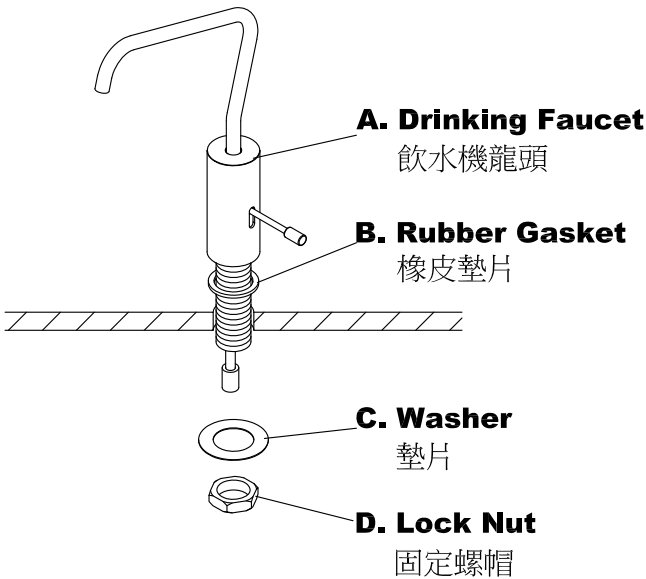

FIXING CONTENTS

組配件內容

A. Drinking Faucet X 1

飲水機龍頭

B. Rubber Gasket X 1

橡皮墊片

C. Washer X 1

墊片

D. Lock Nut X 1

固定螺帽

E. Eyelet X 1

鉚釘

F. Cone Washer X 1

錐型墊圈

G. Compression Nut X 1

接管螺帽

INSTALLATION INSTRUCTIONS

安裝說明

1

* Drill a $\phi 26.0 \pm 3.0$ mm hole on the deck in proper position to install water drinking faucet.

在檯面適當的位置，鑽上 $\phi 26.0 \pm 3.0$ mm的洞，用來安裝飲水機龍頭。

* Slide **Rubber Gasket** onto the **Threaded Shank**, and then insert **Threaded Shank** down trough deck. Assemble **Washer** and **Lock Nut** onto **Threaded Shank**, and then tighten the **Lock Nut**.

將飲水機龍頭牙管套入橡皮墊片，穿過檯面洞口後。從金屬牙管下方套入墊片，然後鎖緊固定螺帽將飲水機龍頭固定。

* Connect hose or brass tube with **Cone Washer**, **Compression Nut**, and **Eyelet** as fig. shows.

如圖所示，使用錐型墊圈、鉚釘、接管螺帽連接至軟管或銅管。

USE INSTRUCTIONS

使用說明