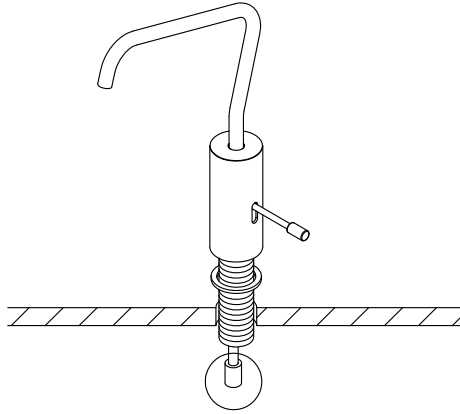

D. Lock Nut X 1

固定螺帽

E. Eyelet X 1

鉚釘

F. Cone Washer X 1

錐型墊圈

G. Compression Nut X 1

接管螺帽

INSTALLATION INSTRUCTIONS

安裝說明

1

* Drill a $\phi 26.0 \pm 3.0$ mm hole on the deck in proper position to install water drinking faucet.

在檯面適當的位置，鑽上 $\phi 26.0 \pm 3.0$ mm的洞，用來安裝飲水機龍頭。

* Slide **Rubber Gasket** onto the **Threaded Shank**, and then insert **Threaded Shank** down trough deck. Assemble **Washer** and **Lock Nut** onto **Threaded Shank**, and then tighten the **Lock Nut**.

將飲水機龍頭牙管套入橡皮墊片，穿過檯面洞口後。從金屬牙管下方套入墊片，然後鎖緊固定螺帽將飲水機龍頭固定。

* Connect hose or brass tube with **Cone Washer**, **Compression Nut**, and **Eyelet** as fig. shows.

如圖所示，使用錐型墊圈、鉚釘、接管螺帽連接至軟管或銅管。

USE INSTRUCTIONS

使用說明