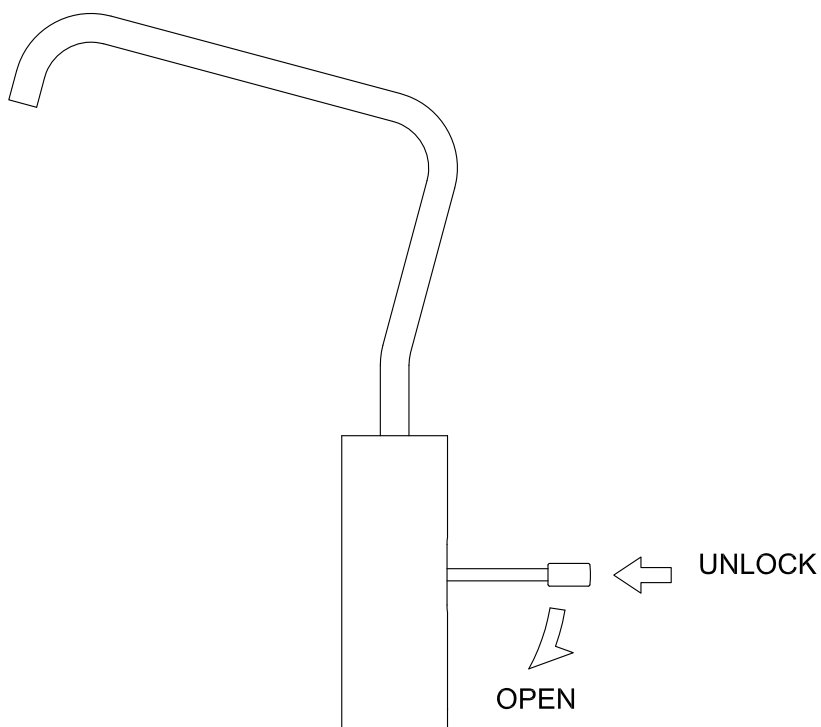

INSTALLATION INSTRUCTIONS

安裝說明

1

* Drill a $\phi 26.0 \pm 3.0$ mm hole on the deck in proper position to install water drinking faucet.

在檯面適當的位置，鑽上 $\phi 26.0 \pm 3.0$ mm的洞，用來安裝飲水機龍頭。

* Slide **Rubber Gasket** onto the **Threaded Shank**, and then insert **Threaded Shank** down trough deck. Assemble **Washer** and **Lock Nut** onto **Threaded Shank**, and then tighten the **Lock Nut**.

將飲水機龍頭牙管套入橡皮墊片，穿過檯面洞口後。從金屬牙管下方套入墊片，然後鎖緊固定螺帽將飲水機龍頭固定。

* Connect hose or brass tube with **Cone Washer**, **Compression Nut**, and **Eyelet** as fig. shows.

如圖所示，使用錐型墊圈、鉚釘、接管螺帽連接至軟管或銅管。

USE INSTRUCTIONS

使用說明

1

Note: Unlock to operate.

注意：開水前須先解鎖。

2

* 6777-G1-80CP Drinking Faucet (HOT) has been designed with protective device. The faucet will continuously flow by holding the handle; it will stop flowing and lock again as letting go the handle. 6777-G1 is suitable for connecting with hot water outlet device.