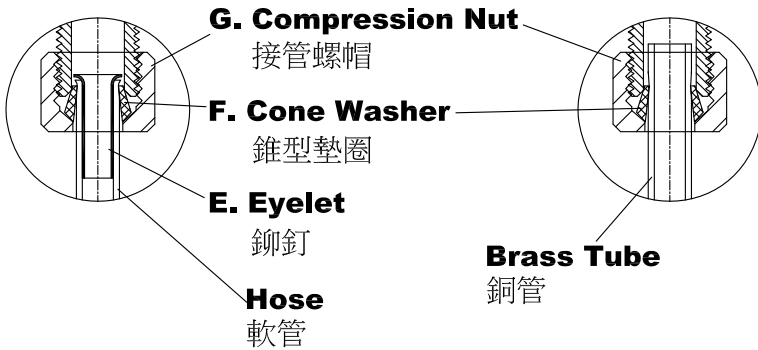

D. Lock Nut X 1

固定螺帽

E. Eyelet X 1

鉚釘

F. Cone Washer X 1

錐型墊圈

G. Compression Nut X 1

接管螺帽

INSTALLATION INSTRUCTIONS

安裝說明

1

* Drill a $\phi 26.0 \pm 3.0$ mm hole on the deck in proper position to install water drinking faucet.

在檯面適當的位置，鑽上 $\phi 26.0 \pm 3.0$ mm的洞，用來安裝飲水機龍頭。

* Slide **Rubber Gasket** onto the **Threaded Shank**, and then insert **Threaded Shank** down trough deck. Assemble **Washer** and **Lock Nut** onto **Threaded Shank**, and then tighten the **Lock Nut**.

將飲水機龍頭牙管套入橡皮墊片，穿過檯面洞口後。從金屬牙管下方套入墊片，然後鎖緊固定螺帽將飲水機龍頭固定。

* Connect hose or brass tube with **Cone Washer**, **Compression Nut**, and **Eyelet** as fig. shows.

如圖所示，使用錐型墊圈、鉚釘、接管螺帽連接至軟管或銅管。

USE INSTRUCTIONS

使用說明