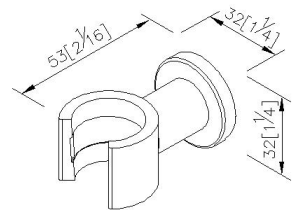

Function 1

Shower Holder 6796-9C-80CP

INTRODUCTION:

The durable wall bracket is easy installed on all kinds of wall, making users conveniently to keep the shower in place.

DESCRIPTION:

1. Easy installation steps.
2. Material is brass with chrome-plated, increasing the antirust ability, hardness, and durability.

unit: mm[inch]

Certification:

Fixing Kits:

1. SUS 304 Stainless Steel Screws*2
- Plastic Anchors*2
- Hex Key 2.5mm*1

AWARD: