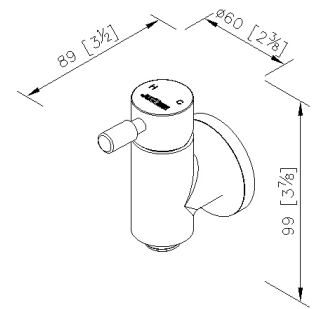

Concealed Mixer 6796-JS-80P1

INTRODUCTION:

JUSTIME Function 1 series constructs the Concealed Mixer that fits the modern lifestyle in a pragmatic way, with two major features of the product: "simple appearance" and "universal use in various fields". The simple appearance, cylindrical modern design not only makes cleaning and maintenance very convenient, but also allows the product to return to the most original function consideration.

DESCRIPTION:

1. Material of body meets JIS 3771 standard.
2. Handle Material: BRASS JIS3771.
3. Chrome plated finish meets the standard of ASTM-SC2.
4. Use ceramic cartridge.
5. G1/2 outlet.
6. G1/2 inlet.

unit:mm[inch]

Certification:

Fixing Kits:

1. Hex Key 2.5mm

AWARD: