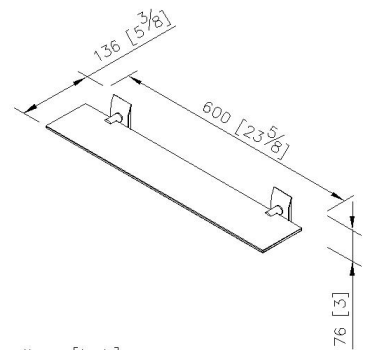

Shelf 6899-70-80S1

INTRODUCTION:

The simple curve base has designed with the brushed finish to display the beauty of fashion.

DESCRIPTION:

1. Stainless steel faceplate with brushed finish.
2. Plastic mounting base with brass core.
3. Stainless Steel faceplate meets SUS 304 standard.
4. Premium metal construction for durability.
5. Justime finishes resist corrosion and tarnish.
6. Finish meets the standard of ASTM-SC2.
7. Correctly installed product loading is 5 Kgf.
8. Tempered glass shelf 600*110*6mm.
9. Coordinates with other products in 6899 collection.

unit: mm[inch]

Certification:

Fixing Kits:

1. SUS 304 Stainless Steel Screws*4
- Hex Key 2.5mm*1
- Plastic Anchors*4

AWARD: