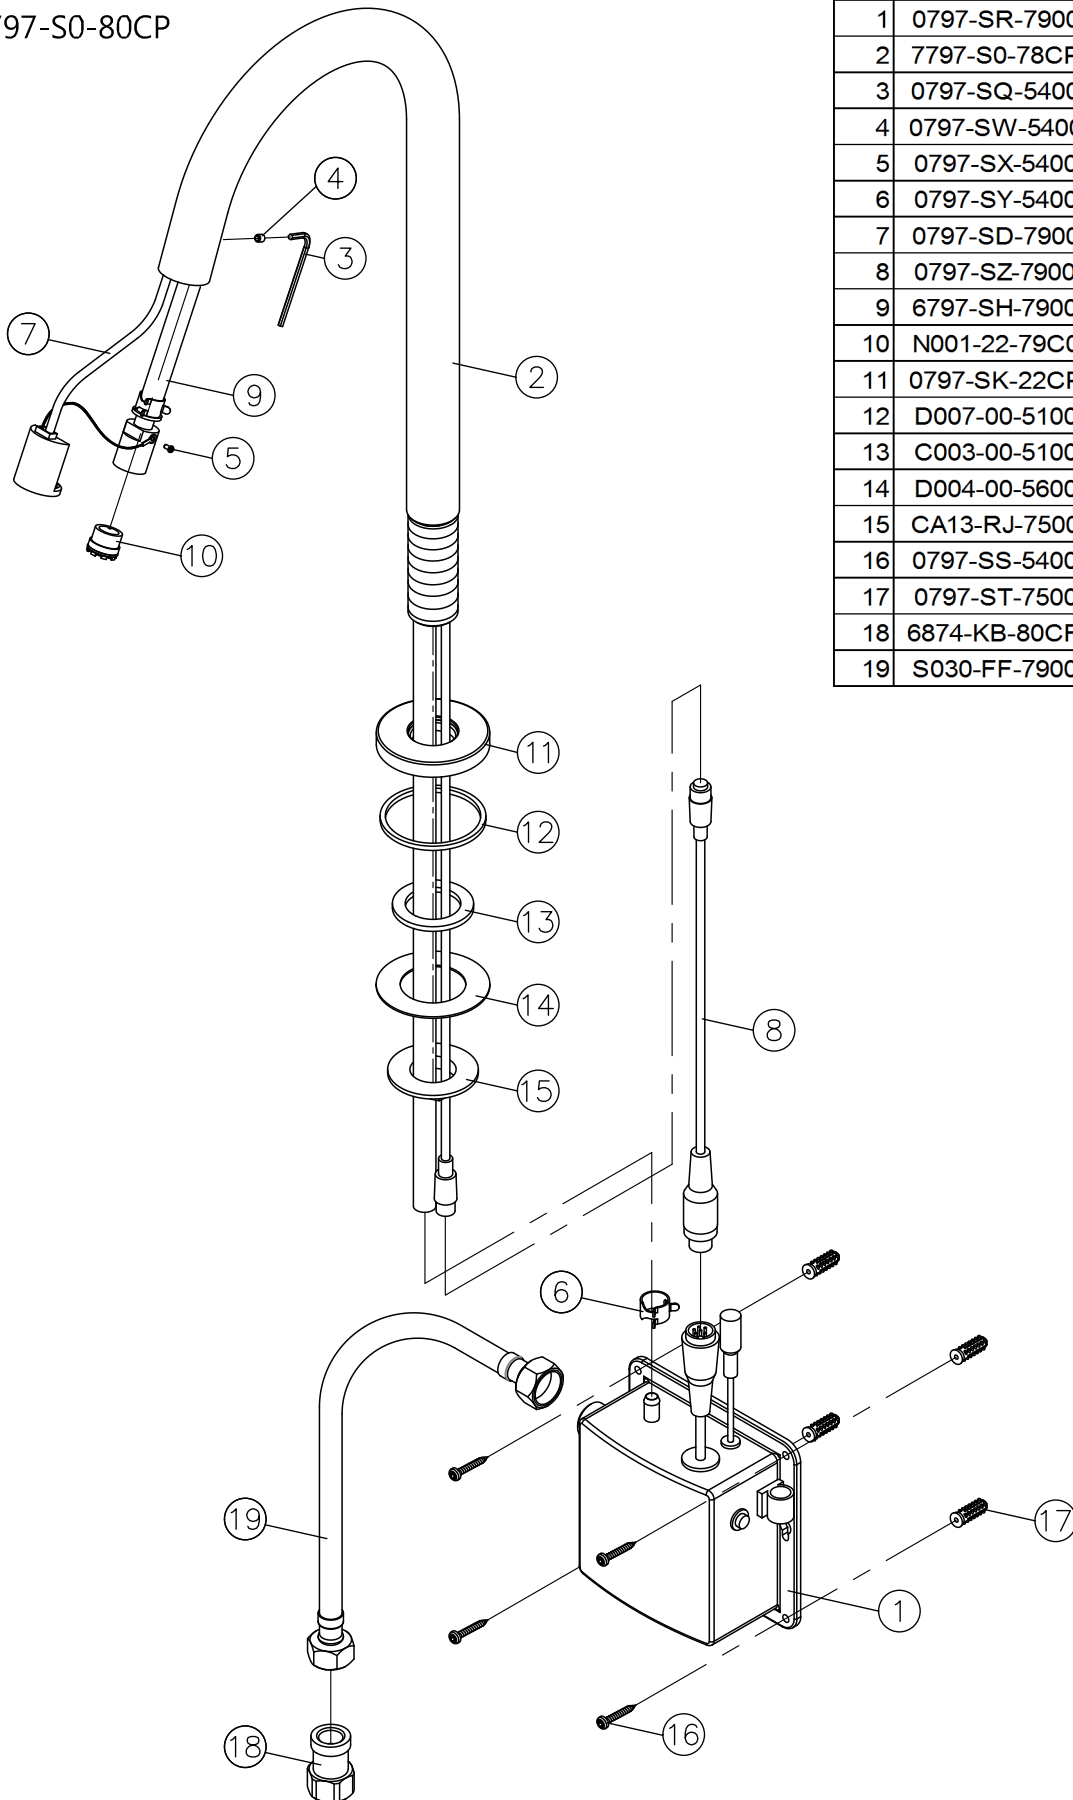

Function

Sensor Basin Faucet 7797-S0-80CP

NO	Part NO.	Part Name	QTY
1	0797-SR-7900	Valve Control Box	1
2	7797-S0-78CP	Faucet Body	1
3	0797-SQ-5400	Hex. Key	1
4	0797-SW-5400	Set Screw	1
5	0797-SX-5400	Cap Head Bolt	1
6	0797-SY-5400	Clip	1
7	0797-SD-7900	Sensor Assembly	1
8	0797-SZ-7900	Signal Wire	1
9	6797-SH-7900	Hose	1
10	N001-22-79C0	Aerator	1
11	0797-SK-22CP	Flange	1
12	D007-00-5100	Spacer	1
13	C003-00-5100	Rubber Gasket	1
14	D004-00-5600	Gasket	1
15	CA13-RJ-7500	Locking Nut	1
16	0797-SS-5400	Screw	4
17	0797-ST-7500	Plastic Anchor	4
18	6874-KB-80CR	Connector	1
19	S030-FF-7900	Braided Hose	1