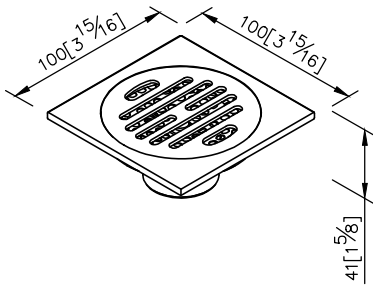

Floor Drain
0303-62-79CP

- 1.Brass of forging body meets JIS 3771 standard.
- 2.Premium metal construction for durability.
- 3.Justime finishes resist corrosion and tarnish.
- 4.Finish meets the standard of ASTM-SC2.
- 5.Material of Grid: Stainless Steel SUS304.
- 6.Drain core could prevent bugs, bad smells, and backflows.

unit: mm[inch]