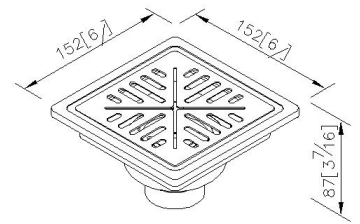

Floor Drain 0305-02-79S1

INTRODUCTION:

In order to meet requirements of the modern customer we designed the Floor Drain which combines functionality and the sense of beauty. The Embedded Floor Drain is a practical product and a piece of interior art at the same time.

DESCRIPTION:

1. Stainless meets SUS304 standard.
2. Premium metal construction for durability.
3. Justime finishes resist corrosion and tarnish.
4. Material of Grid: Stainless Steel SUS304.
5. Drain core could prevent bugs, bad smells, and backflows.