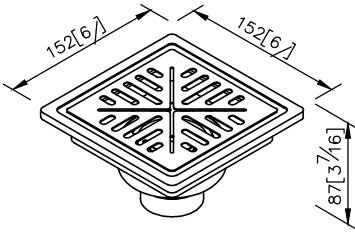

Floor Drain
0305-02-79S1

1. Stainless meets SUS304 standard.
2. Premium metal construction for durability.
3. Justime finishes resist corrosion and tarnish.
4. Material of Grid: Stainless Steel SUS304.
5. Drain core could prevent bugs, bad smells, and backflows.

unit: mm[inch]