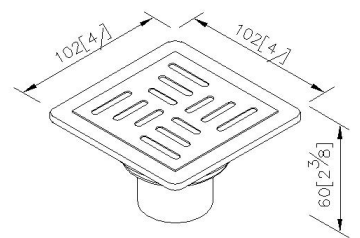

Floor Drain 0305-03-79S1

INTRODUCTION:

In order to meet requirements of the modern customer we designed the Floor Drain which combines functionality and the sense of beauty. The Embedded Floor Drain is a practical product and a piece of interior art at the same time.

DESCRIPTION:

1. Stainless meets SUS304 standard.
2. Premium metal construction for durability.
3. Justime finishes resist corrosion and tarnish.
4. Material of Grid: Stainless Steel SUS304.
5. Drain core could prevent bugs, bad smells, and backflows.