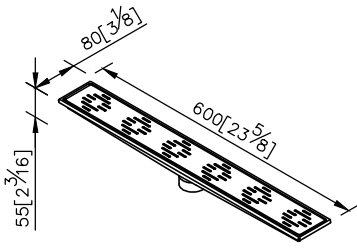

Floor Drain
0305-59-79S1

1. Stainless meets SUS304 standard.
2. Premium metal construction for durability.
3. Justime finishes resist corrosion and tarnish.
4. Material of Grid: Stainless Steel SUS304.
5. Drain core could prevent bugs, bad smells, and backflows.

unit: mm[inch]