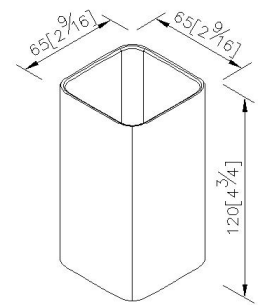

**DESCRIPTION:**

- 1.Porcelain tumbler
- 2.Coordinates with other products in MARK collection

unit: mm[inch]

**Certificaion:**

**Fixing Kits:**

- 1.N/A

**AWARD:**