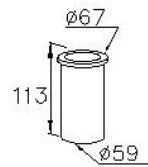

0910-W0-4002

INTRODUCTION:

Add this glass tumbler into your bathroom interior to make it brighter and neat.

DESCRIPTION:

- 1.Frosted glass tumbler
- 2.Capacity: 160ml
- 3.Coordinates with other products in the same collection