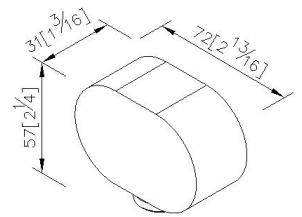

Supply Elbow
0920-AD-22CP

INTRODUCTION:

JUSTIME made some transformation in oval to increase a sense of modernity, fitting the fashion of this generation, and adding elegant style into 6920 Series.

DESCRIPTION:

- 1.Brass of forging body meets JIS 3771 standard.
- 2.Premium metal construction for durability.
- 3.Justime finishes resist corrosion and tarnish.
- 4.Finish meets the standard of ASTM-SC2.
- 5.Thread: G 1/2.
- 6.Coordinates with other products in 6920 collection.