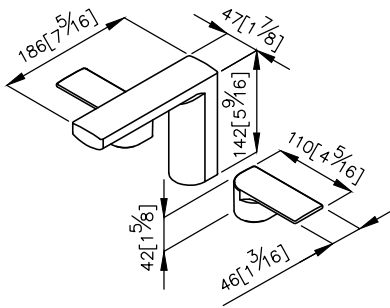

Arch 2 Two-Handle Lavatory Faucet 5790-91-80CP

unit: mm[inch]