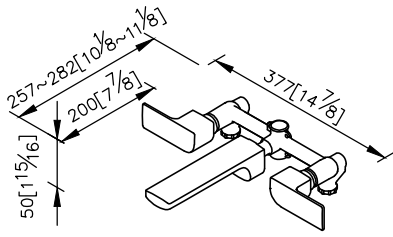

Arch 2 Two-Handle Wall-Mounted Basin Faucet 5709-92-81CP

unit: mm[inch]