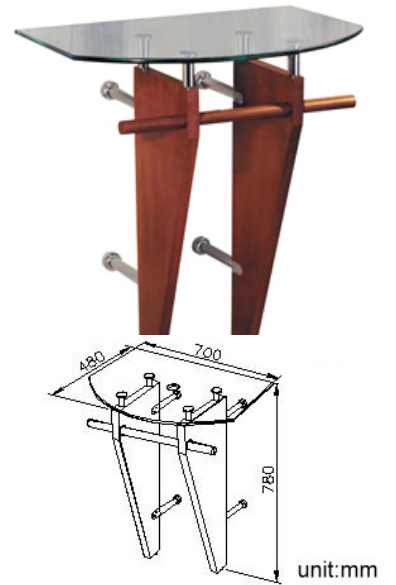

Bathroom Countertop 6131-78-80CP

INTRODUCTION:

Wooden products never go out of fashion. The surface has water-proof coating, should not worry about the water splashing.

DESCRIPTION:

1. Material: Sepetir/BRASS JIS2600 with chrome plated
2. Water-proof coating
3. Level adjustable
4. N.W.: 12.5 kg
5. Deck: Tempered glass (L)700x(W)480x12(mm)