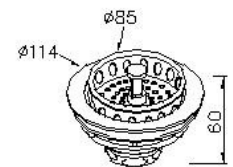

Plumbing Fittings

Strainer

6302-W1-80CP

INTRODUCTION:

Strainer can be easy to install and able to fit above most standard sink drain openings. It can keep unwanted items from clogging your drain. The design can match with your faucet.

DESCRIPTION:

1. Material: Brass
2. Color: Chrome

Certificaiton:

Fixing Kits:

- 1.N/A

unit:mm

AWARD:

unit:mm