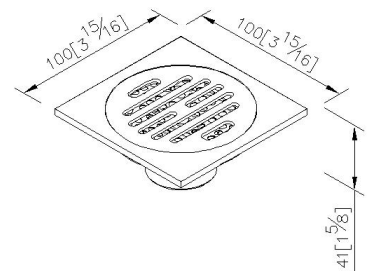

Floor Drain 100*100mm
6303-62-80PK

INTRODUCTION:

In order to meet requirements of the modern customer we designed the Floor Drain which combines functionality and the sense of beauty. The Embedded Floor Drain is a practical product and a piece of interior art at the same time.

DESCRIPTION:

1. Material: Brass
2. Finish meets the standard of ASTM-SC2
3. Material of Grid: Stainless Steel SUS304
4. Fit for GB/T 27710-2011 standard, drainage rate?9.6L/min
5. Drain core could prevent bugs, bad smells, and backflows