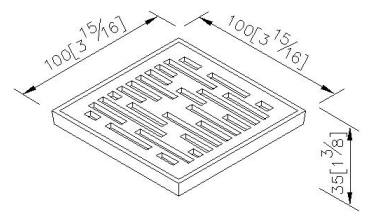

Floor Drain 100*100mm (Thin Version)
6310-10-80AB

INTRODUCTION:

In order to meet requirements of the modern customer we designed the Floor Drain which combines functionality and the sense of beauty. The Embedded Floor Drain is a practical product and a piece of interior art at the same time.

DESCRIPTION:

1. Material: Brass.
2. Material of Grid: Stainless Steel SUS304.
3. Fit for GB/T 27710-2011 standard, drainage rate 9.6L/min.
4. Drain core could prevent bugs, bad smells, and backflows.
5. Material of Drain Core: ABS.