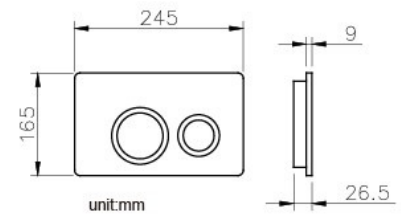

**Concealed Cistern**  
**Key Panel (Polish Chrome)**  
**6373-K2-80CP**

**INTRODUCTION:**

The simple and generous design without unnecessary lines increases the fashion style in the washroom.

**DESCRIPTION:**

1. Dual Flush
2. Contemporary design
3. Compatible with any style wall hung toilet
4. Size: 245 x 165 mm
5. Color: Chrome

**Certificaiton:**

**Fixing Kits:**

1. Fixing Screw\*4

**AWARD:**