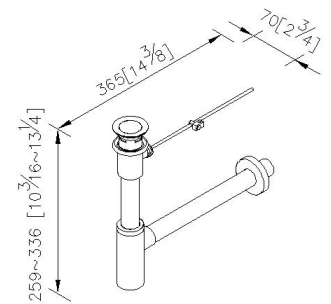

#### INTRODUCTION:

Just need to press the drain handle slightly and the drain will cover the tube. So that you could avoid the insects from the tube. The hole item is made by brass, it is easy to install and clean.

unit: mm[inch]