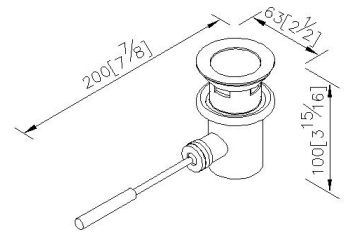

DESCRIPTION:

- 1.Brass of forging body meets JIS 3771 standard.
- 2.Premium metal construction for durability.
- 3.Justime finishes resist corrosion and tarnish.
- 4.Finish meets the standard of ASTM-SC2.