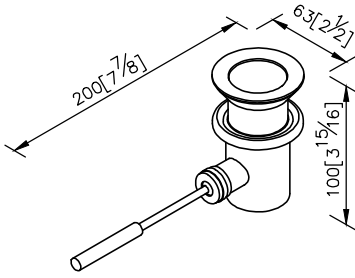

Hand-Drive Pop-Up Drain
6502-DP-83CP

- 1.Brass of forging body meets JIS 3771 standard.
- 2.Premium metal construction for durability.
- 3.Justime finishes resist corrosion and tarnish.
- 4.Finish meets the standard of ASTM-SC2.

unit: mm[inch]