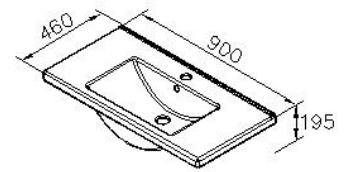

6510-M2-8000

INTRODUCTION:

The simple design of the basin on deck set up with our Justime faucet is the necessary in your lavatory space. Ceramic material is easy to clean so it could lighter your cleaning work. The overflow design will avoid the problems of overflowing.

unit:mm

DESCRIPTION:

1. Size: 900*460*195mm

Certificaion:

Fixing Kits:

1.N/A

AWARD: