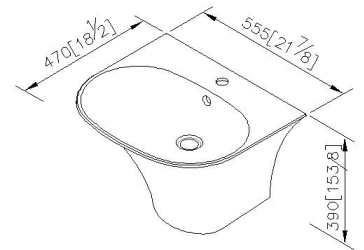

Basin

Wall-Hung Ceramic Basin 6515-F1-8000

INTRODUCTION:

The simple design of the basin on deck set up with our Justime faucet is the necessary in your lavatory space. Ceramic material is easy to clean so it could lighter your cleaning work.

DESCRIPTION:

1. Material of Basin: Ceramic.
2. Size: 555*470*390mm.
3. Material of holder: Stainless Steel SUS 304.
4. Loading of Bracket: 120 kgf.
5. Single faucet hole.

unit: mm[inch]

Certification:

Fixing Kits:

Parts5:(Plastic Screw*2; Screw*2)

AWARD: