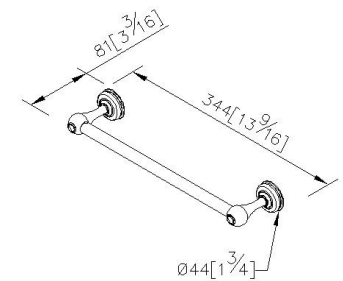

DESCRIPTION:

- 1.Brass of forging body meets JIS 3771 standard
- 2.Premium metal construction for durability
- 3.Justime finishes resist corrosion and tarnish
- 4.Finish meets the standard of ASTM-SC2
- 5.Maximum loading of 4kg f
- 6.Equipped with stainless steel screws for secure installation
- 7.Coordinates with other products in Classik collection