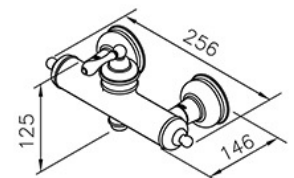

DESCRIPTION:

- 1.Brass of Sand-casting meets ISO CuZn40Pb standard
- 2.Premium metal construction for durability
- 3.Justime finishes resist corrosion and tarnish
- 4.Finish meets the standard of ASTM-SC2
- 5.The available distance between two centers of wall water-outlet is 122mm to 178mm
- 6.With G 1/2 to water supply wall outlet
- 7.Coordinates with other products in Classik collection