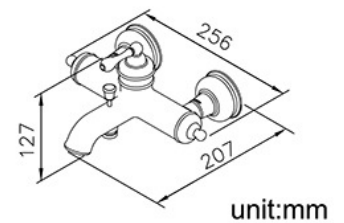

## Bath/Shower Mixer Body

6703-94-80CP

### DESCRIPTION:

- 1.Brass of Sand-casting meets ISO CuZn40Pb standard
- 2.Premium metal construction for durability
- 3.Justime finishes resist corrosion and tarnish
- 4.Finish meets the standard of ASTM-SC2
- 5.The available distance between two centers of wall water-outlet is 122mm to 178mm
- 6.With R 1/2 to water supply wall outlet
- 7.Coordinates with other products in Classik collection