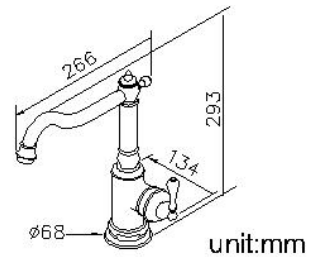

DESCRIPTION:

- 1.Brass of sand-casting body meets ISO CuZn40Pb standard
- 2.Premium metal construction for durability
- 3.Justime finishes resist corrosion and tarnish
- 4.Finish meets the standard of ASTM-SC2
- 5.Stainless steel braided hose with SANTOPRENE tube (meets NSF approval), can stand 15Kg/cm² water pressure and 120° heat
- 6.Aerator with removable flow restrictor (2.2 GPM max.), end-user can take off it for larger water flow if necessary
- 7.Coordinates with other products in Classik collection