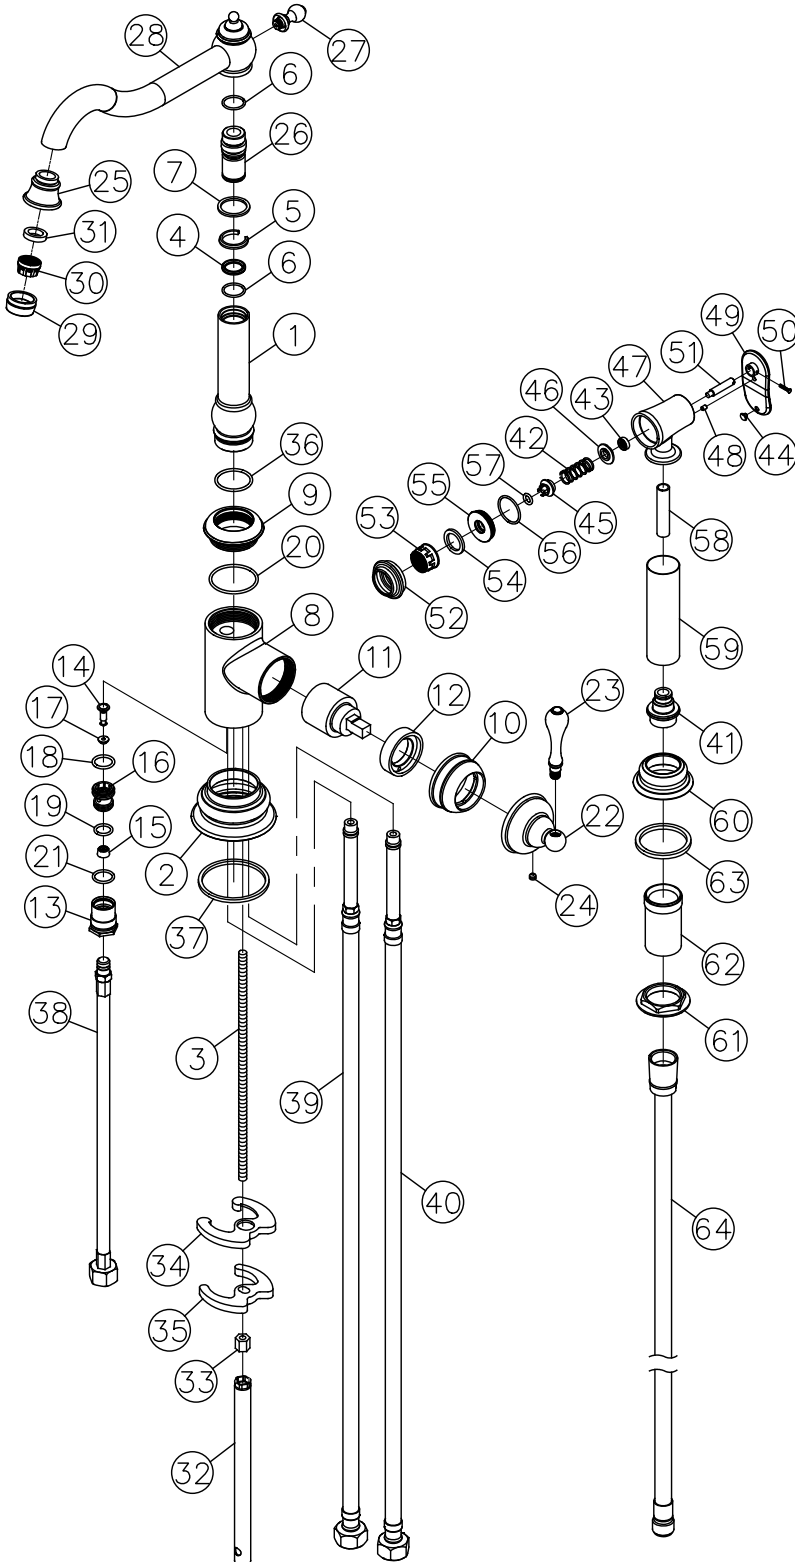

Kitchen Faucet W/Sprayer 6703-96-82CP

| NO | Part NO. | Part Name | QTY |
|----|--------------|--|-----|
| 1 | 0703-CC-68CP | Spout Middle Tube | 1 |
| 2 | 0703-UK-22CP | Mounting Base | 1 |
| 3 | 0770-9U-5400 | Mounting Bolt | 1 |
| 4 | 0770-C0-5100 | Gasket | 1 |
| 5 | 0796-A9-7500 | C-Clip | 1 |
| 6 | 0874-9D-5101 | O-Ring | 2 |
| 7 | 0909-CB-7500 | Plastic Washer | 1 |
| 8 | 0703-1A-22CP | Faucet Main Body | 1 |
| 9 | 0703-B1-68CP | Faucet Body Fixing Nut | 1 |
| 10 | 0703-BK-22CP | Handle Fixing Nut | 1 |
| 11 | 0770-9H-7900 | Ceramic Cartridge | 1 |
| 12 | 0803-9S-68CR | Threaded Shank | 1 |
| 13 | 0920-DL-68CR | Connector | 1 |
| 14 | 0770-W1-5400 | Aspirator Spindle | 1 |
| 15 | 0770-W4-5101 | WASHER | 1 |
| 16 | 0770-W9-7900 | ASPIRATOR BODY | 1 |
| 17 | 0874-BJ-5101 | WASHER | 1 |
| 18 | C083-00-5101 | O-Ring | 1 |
| 19 | C090-00-5101 | O-Ring | 1 |
| 20 | C139-00-5101 | O-Ring | 1 |
| 21 | MA17-RJ-5101 | O-Ring | 1 |
| 22 | 0703-BJ-22CP | Handle Cap | 1 |
| 23 | 0703-BL-68CP | Handle Lever | 1 |
| 24 | F026-49-54LM | Set Screw | 1 |
| 25 | 0703-D1-68CP | Aerator Housing | 1 |
| 26 | 0703-FK-68CR | Spout Connector | 1 |
| 27 | 0703-GF-68CP | Spout Knob | 1 |
| 28 | 6703-F1-79CP | Spout | 1 |
| 29 | 0803-AE-68CP | Aerator Shell | 1 |
| 30 | 0874-C6-7900 | Aerator | 1 |
| 31 | D051-00-5101 | Washer | 1 |
| 32 | 0755-H6-38ZP | Hex Mounting Sleeve | 1 |
| 33 | 0796-E8-68RB | Hex Nut | 1 |
| 34 | F026-C7-5100 | Rubber Washer | 1 |
| 35 | F026-C9-55CN | Mounting Bracket | 1 |
| 36 | C091-00-5100 | O-Ring | 1 |
| 37 | D007-00-5100 | Gasket | 1 |
| 38 | S031-FM-7800 | Braided Hose | 1 |
| 39 | S068-FA-7901 | Braided Hose | 1 |
| 40 | S068-FA-7902 | Braided Hose | 1 |
| 41 | 0703-QF-68CP | Hose Connector | 1 |
| 42 | 0616-05-68RB | Spring | 1 |
| 43 | 0752-9N-5101 | Rubber Sealing | 1 |
| 44 | 0755-02-7500 | Spacer | 1 |
| 45 | 0770-WH-5400 | Adaptor | 1 |
| 46 | 0771-WG-68RB | Retaining Nut | 1 |
| 47 | 0703-QA-22CP | Sprayer Head | 1 |
| 48 | 0770-WD-5400 | Pin | 1 |
| 49 | 0703-QB-22CP | Sprayer Handle | 1 |
| 50 | 0770-WE-5400 | Rivet | 1 |
| 51 | 0770-WF-54S1 | Spindle | 1 |
| 52 | 0703-QC-68CP | Aerator Shell | 1 |
| 53 | 0770-9B-7900 | Aerator | 1 |
| 54 | 0796-9C-5101 | Gasket | 1 |
| 55 | 0703-QD-68RB | Fixing Nut | 1 |
| 56 | 0880-9M-5101 | O-Ring | 1 |
| 57 | C081-00-5101 | O-Ring | 1 |
| 58 | G010-04-5400 | Inner Tube | 1 |
| 59 | G026-02-77CP | Sprayer Body | 1 |
| 60 | 0703-WK-68CP | Sprayer Base Nut | 1 |
| 61 | 0874-9Q-22CR | Hex Nut | 1 |
| 62 | 0909-WJ-7500 | Threading Tube | 1 |
| 63 | C002-00-5100 | Rubber Gasket | 1 |
| 64 | S150-F8-79CP | 150cm Braided Hose For Kitchen Sprayer | 1 |