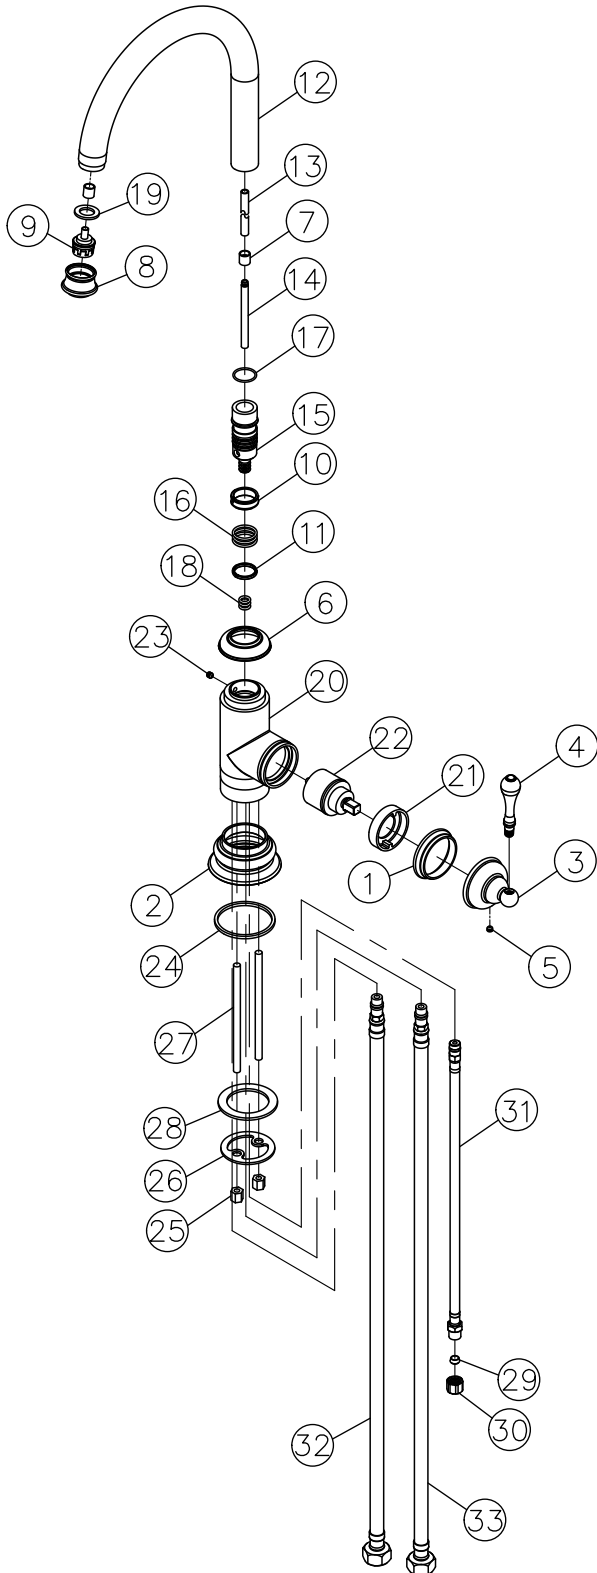

## Filtered Water Kitchen Faucet 6703-GX-80CP

NO	Part NO.	Part Name	QTY
1	0703-GV-68CP	Fixing Ring of Handle	1
2	0703-UK-22CP	Mounting Base	1
3	0703-BJ-22CP	Handle Cap	1
4	0703-BL-68CP	Handle Lever	1
5	F026-49-54LM	Set Screw	1
6	0703-GQ-68CP	Escutcheon of Spout	1
7	0703-GM-7500	Tube Spacer	2
8	0703-GW-68CP	Aerator Shell	1
9	0771-GV-7900	Aerator	1
10	0703-GT-7500	C-Clip	1
11	0703-GU-7500	C-Clip	1
12	0771-9S-77CP	Spout	1
13	0771-GM-5100	Silicone Tube	1
14	0703-GR-5400	Inner Tube	1
15	0703-GS-62RB	Spout Connector	1
16	C078-00-5101	O-Ring	3
17	C082-00-5101	O-Ring	1
18	MA19-RJ-5101	O-Ring	3
19	D075-00-5101	Spacer	1
20	0703-GX-61CP	Faucet Body	1
21	0771-A9-22CR	Cartridge Fixing Nut	1
22	K035-21-7900	Cartridge	1
23	F026-28-54LM	Set Screw	1
24	D007-00-5100	Gasket	1
25	0796-E8-68RB	Hex Nut	2
26	0874-9G-5400	Fixing Washer (SST)	1
27	0909-9H-5400	Threading Bolt	2
28	D054-00-5100	Spacer	1
29	0783-X0-7500	Sealing Gasket	1
30	0783-Z0-68RB	Nut	1
31	S030-MM-79F0	Braided Hose	1
32	S060-FM-79F1	Braided Hose	1
33	S060-FM-79F2	Braided Hose	1