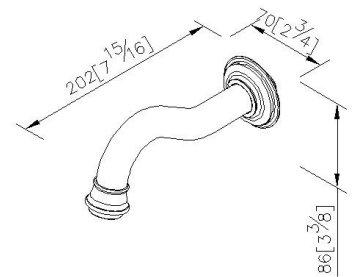

Classik

Sensor Basin Faucet (Cold only) (110V)

6703-S5-81CP

INTRODUCTION:

Classik Series Faucets created the classic style across generations with precise design and modern technologies for satisfying the fine art request of present generation.

DESCRIPTION:

- 1.Brass of casting body meets ISO CuZn40Pb standard.
- 2.Premium metal construction for durability.
- 3.Justime finishes resist corrosion and tarnish.
- 4.Finish meets the standard of ASTM-SC2.
- 5.Aerator with removable flow restrictor (2.2 GPM max.), end-user can take off it for larger water flow if necessary.
- 6.Coordinates with other products in Classik collection.

Certification:

Fixing Kits:

- 1.Fixing Screw*5
- 2.Plastic Anchors*5

unit: mm[inch]

AWARD: