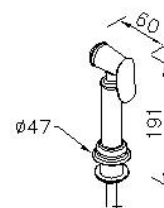

DESCRIPTION:

1. Premium brass construction for durability
2. Justime finishes resist corrosion and tarnish
- ?. Coordinates with other products in Classik collection

unit:mm

Certificaion:

Fixing Kits:

- 1.