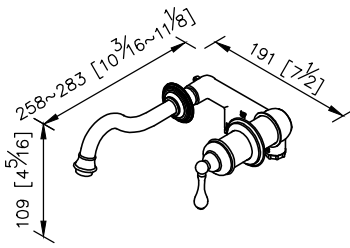

Wall-Mounted Basin Mixer 6703-X2-80CP

- 1.Brass of casting body meets ISO CuZn40Pb standard.
- 2.Premium metal construction for durability.
- 3.Justime finishes resist corrosion and tarnish.
- 4.Finish meets the standard of ASTM-SC2.
- 5.Aerator with removable flow restrictor (2.2 GPM max.), end-user can take off it for larger water flow if necessary.
- 6.Coordinates with other products in Classik collection.

unit: mm[inch]