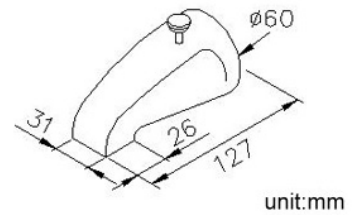

Tub Spout W/Diverter
6745-03-80CP

INTRODUCTION:

The simple and generous design without unnecessary lines not only increase the fashion style but also increase aesthetic feeling to environment.

DESCRIPTION:

1. Easy-pull diverter for changing water stream flow
2. Premium metal body structure ensures reliability and durability
3. JUSTIME finishes resist corrosion and tarnishing

unit:mm

Certification:

Fixing Kits:

- 1.

AWARD: