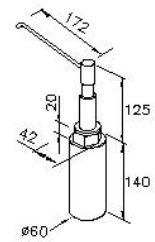

## Countertop Soap Dispenser 6759-26-81CP

### DESCRIPTION:

- 1.Brass with chrome-plated
- 2.SC2 standard of ASTM
- 3.Capacity: 360ml

unit:mm