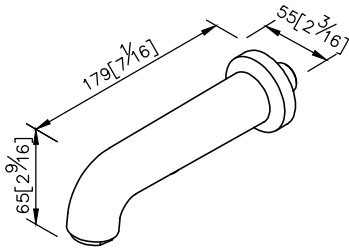

Tub Spout W/ Pipe Nipple

6765-9W-81CP

1. Brass of forging body meets JIS 3604 standard.
2. Premium metal construction for durability.
3. Justime finishes resist corrosion and tarnish.
4. Finish meets the standard of ASTM-SC2.
5. Easy-pull diverter for changing water stream flow.
6. Thread: G 1/2.

unit: mm[inch]