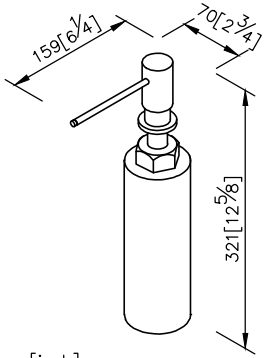

Countertop Soap Dispenser
6771-27-80CP

- 1.Brass with chrome plated(JIS3604)
- 2.Meet the SC2 standards of ASTM.
- 3.Capacity: 730ml
4. 1.5cc for each dispense.
- 5.There is the theft proof function for pump head.

unit: mm[inch]