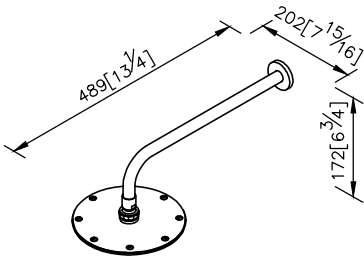

Showerhead
6771-AB-80CP

1. User can easily adjusted shower head for their requirement.
2. With R 1/2 to water supply wall outlet.
3. Brass with Chrome plated meets ASTM-SC2 standard.
4. Spout material meets JIS C2700 Standard.
5. Faceplate- Stainless Steel SUS304.

unit: mm[inch]