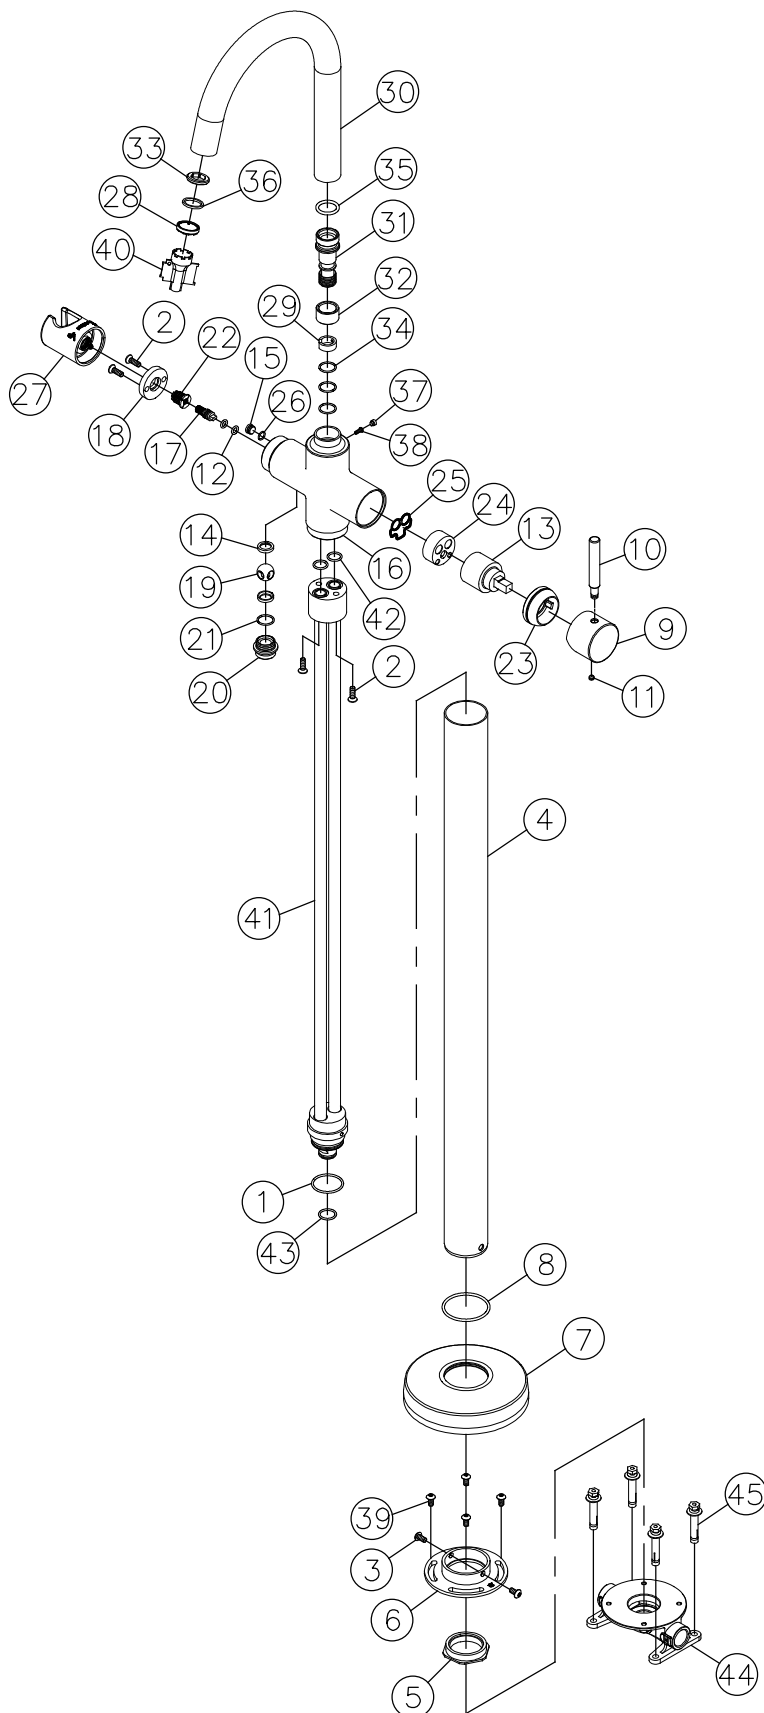

Floor-Mounted Bath Mixer

6771-U1-80CP

NO	Part NO.	Part Name	QTY
1	0502-32-5100	O-Ring	1
2	0697-ZT-5400	Countersunk Head Bolt	4
3	0700-CQ-5400	Button Head Bolt	2
4	0796-UF-54CP	Outer Tube	1
5	0796-US-68RB	Locking Nut	1
6	0796-UT-22CR	Fixing Nut	1
7	0796-UU-22CP	Decorative Cover	1
8	0880-Y1-5100	O-Ring	1
9	0796-UN-68CP	Handle	1
10	0796-UX-68CP	Handle Lever	1
11	F026-49-5400	Set Screw	1
12	0299-B3-5100	O-Ring	2
13	0770-9H-7900	Ceramic Cartridge	1
14	0777-BH-7500	Teflon Gasket	2
15	0777-UK-68RB	Sealing Plug	1
16	0796-UA-22CP	Main Body	1
17	0796-UB-68RB	Diverter Spindle	1
18	0796-UC-7500	Retaining Spacer	1
19	0796-UH-68CP	Diverting Ball	1
20	0796-UJ-68CR	Connector	1
21	0874-9D-5101	O-Ring	1
22	0874-DG-7500	Teeth Housing	1
23	0909-D1-22CP	Bonnet Nut	1
24	0757-CX-7900	Cartridge Base	1
25	0904-CW-5101	Rubber Gasket	1
26	C183-00-5100	O-Ring	1
27	6796-UG-7831	Diverter Handle	1
28	0781-JG-7900	Aerator	1
29	0796-UQ-7500	Plastic C-Clip	1
30	0796-UR-77CP	Spout	1
31	0796-UV-68RB	Spout Connector	1
32	0796-UW-7500	Gasket	1
33	0796-UY-68RB	Aerator Insert	1
34	0874-9D-5100	O-Ring	3
35	C074-02-5100	O-Ring	1
36	D027-00-5101	Rubber Gasket	1
37	D015-00-7500	Black Silicone Plug	1
38	F027-00-5400	Phillips Head Bolt	1
39	F087-00-5400	Phillips Head Bolt	4
40	T001-14-7513	Key Tool	1
41	6796-UK-7800	Inner Tube Assembly	1
42	C095-00-5100	O-Ring	2
43	C165-00-5100	O-Ring	1
44	0926-UK-09RB	Shoe Elbow Stand	1
45	F127-00-7900	Sleeve Anchor	4