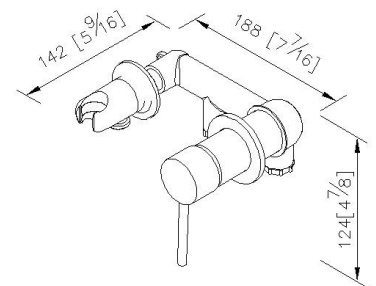

Concealed Shower Mixer W/Shower Holder & Supply Elbow
6771-X3-80CP

INTRODUCTION:

Inspired by the main design conception of “Less is More,” Still One used brief lines and a simple model to integrate the practicality and elegance with the concise design style. It also fits for the general arrangement- small and saving space.

DESCRIPTION:

- 1.Premium Brass with Chrome finished meets ASTM-SC2 standard.
- 2.Handles material meets JIS 3771 Standard.
- 3.The mixing valve could be installed in the cemented and wood wall.
- 4.Wall supply is designed with the holder for user convenience.

unit: mm[inch]

Certificaion:

Fixing Kits:

- 1.Hex Key2.5mm*1
- 2.Set Screw*1

AWARD: