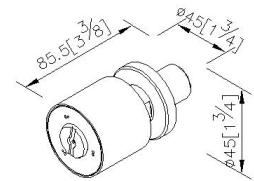

Lucky 7

Shower Jet 6777-BJ-80CP

INTRODUCTION:

Succinct pillared shape design simplified lines of outlets and handle for presenting complete figure to be brief and elegant, and decreasing time and cost of production. Stick handle has been designed to operate easily in wet or slippery conditions. Combine with head shower, hand shower and 2 kinds of sprays of shower jet, Lucky 7 shower combination could bring more joys for user as showering.

DESCRIPTION:

- 1.The diverter has been passed 50,000 times lifespan test.
- 2.Easy to install and disassemble for replace the components.
- 3.Lifespan of holder fastener up to 10,000 swivels test
- 4.The faucet should be used at the water presure from 1 to 4 kg/cm².
- 5.Swiveling filler with diverter valve to change the flow from hand shower to bath filler.
- 6.Rotate to remove the shower spray head for clearing if necessary.
- 7.Material of body meets JIS 3771 standard.
- 8.Brass with chrome-plated; SC2 standard of ASTM for 3 years guarantee; pass 96 hours Salt Spray Test.
- 9.With G 1/2 to water supply wall outlet