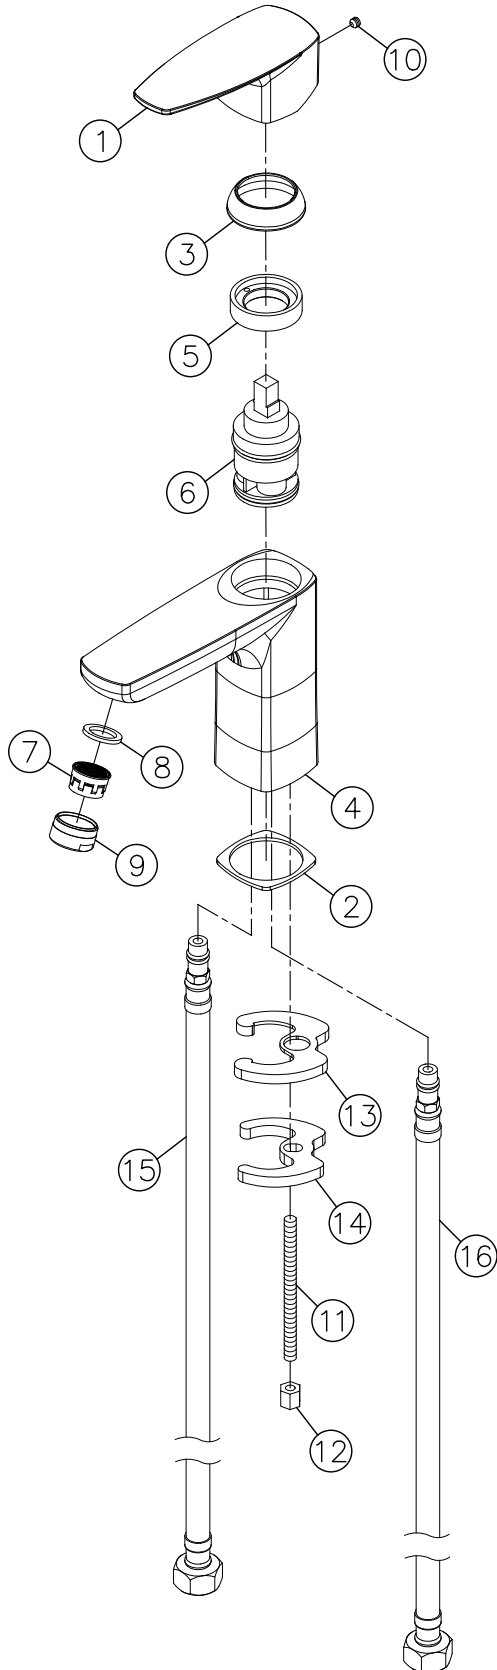

Pan 2

Basin Faucet 6779-90-80CP

NO	Part NO.	Part Name	QTY
1	0779-CA-22CP	Handle	1
2	0779-CC-7600	Adhesive Foam	1
3	0779-DK-68CP	Bonnet	1
4	0779-90-18CP	Faucet Body	1
5	0803-9S-68CR	Threaded Shank	1
6	K035-08-7900	Ceramic Cartridge	1
7	0770-9B-7900	Aerator	1
8	0796-9C-5101	Gasket	1
9	0909-VA-68CP	Spout-Escutcheon	1
10	F026-49-5400	Set Screw	1
11	0770-EH-5400	Mounting Bolt	1
12	0796-E8-68RB	Hex Nut	1
13	F026-C7-5100	Rubber Washer	1
14	F026-C9-55CN	Mounting Bracket	1
15	S045-FM-7901	Braided Hose	1
16	S045-FM-7902	Braided Hose	1