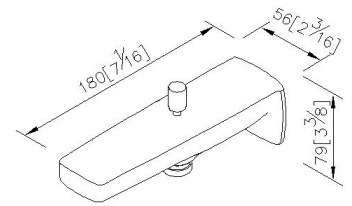

DESCRIPTION:

- 1.Easy-pull diverter for changing water stream flow.
- 2.Premium metal body structure ensures reliability and durability.
- 3.JUSTIME finishes resist corrosion and tarnishing.
- 4.Complement the Pan 2 collection of faucets and showers.