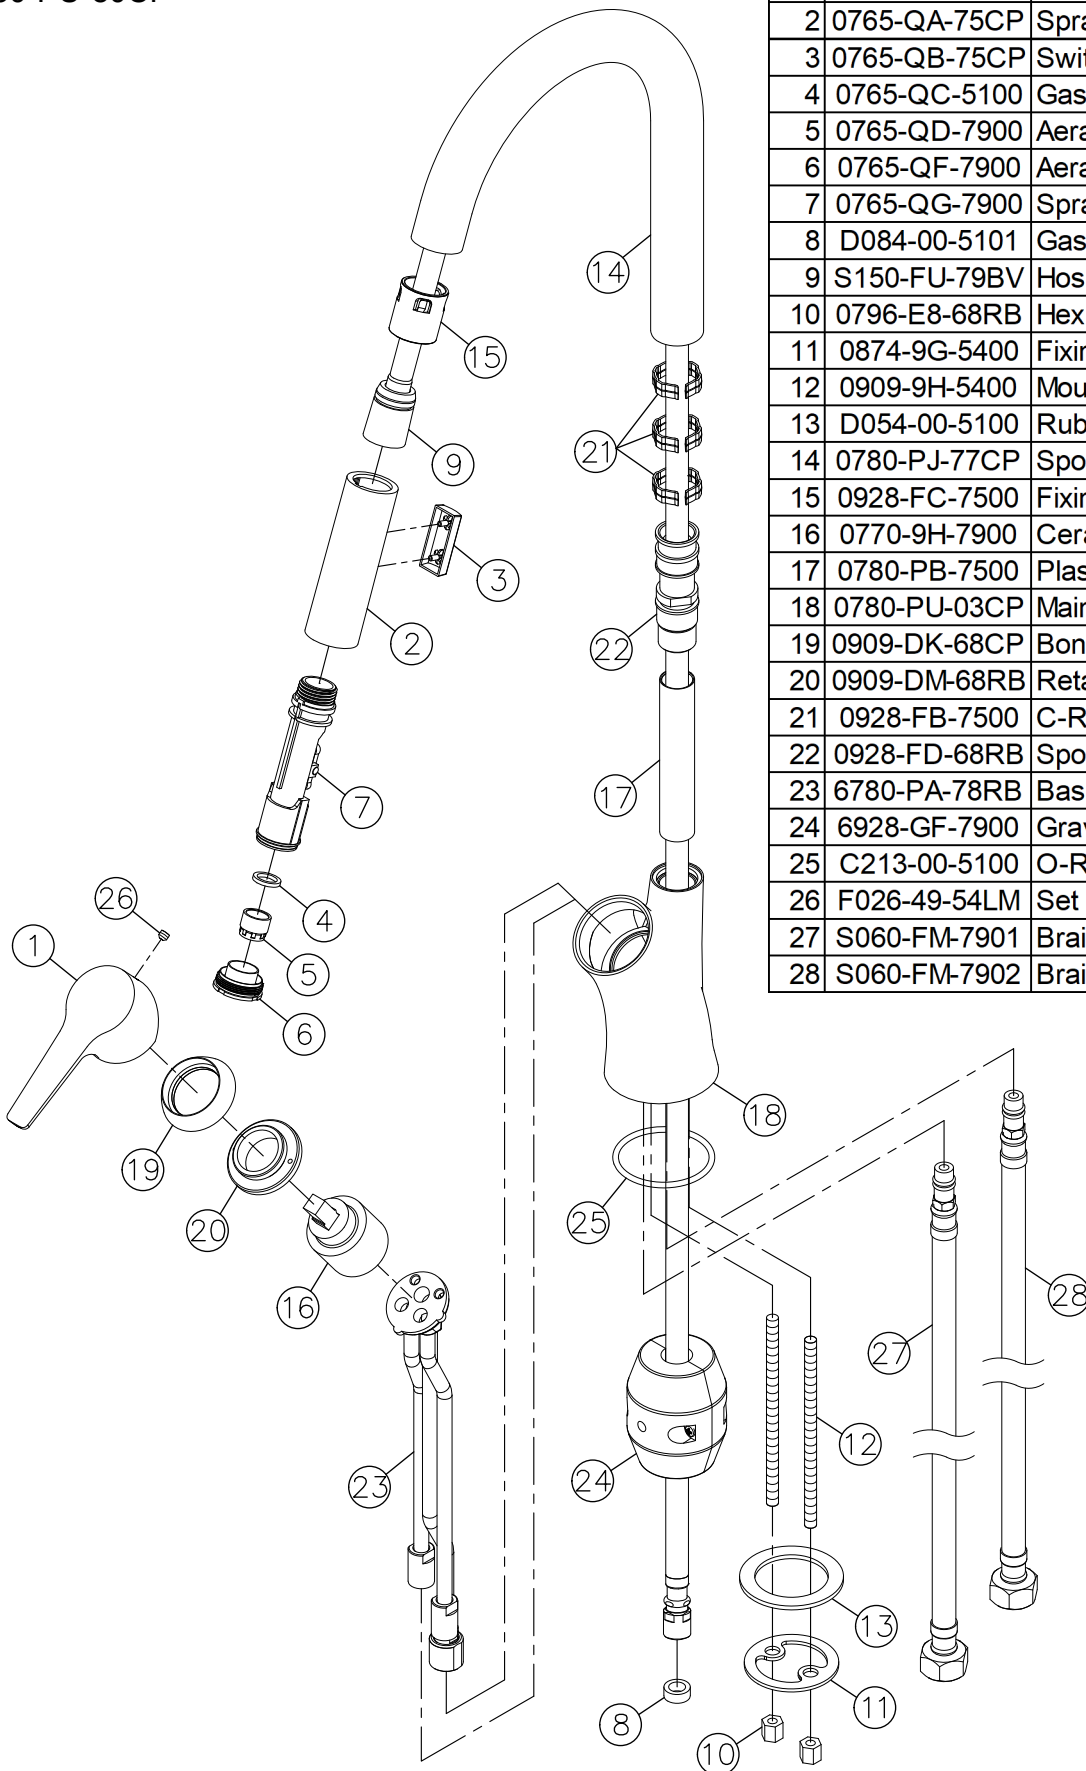

Kitchen Faucet With Pull-Out Sprayer 6780-PU-80CP

NO	Part NO.	Part Name	QTY
1	0927-NA-22CJ	Handle	1
2	0765-QA-75CP	Sprayer Shell	1
3	0765-QB-75CP	Switch Plate	1
4	0765-QC-5100	Gasket	1
5	0765-QD-7900	Aerator	1
6	0765-QF-7900	Aerator	1
7	0765-QG-7900	Sprayer Switch Core	1
8	D084-00-5101	Gasket	1
9	S150-FU-79BV	Hose	1
10	0796-E8-68RB	Hex Nut	2
11	0874-9G-5400	Fixing Washer	1
12	0909-9H-5400	Mounting Bolt	2
13	D054-00-5100	Rubber Washer	1
14	0780-PJ-77CP	Spout Tube	1
15	0928-FC-7500	Fixing Buckle	1
16	0770-9H-7900	Ceramic Cartridge	1
17	0780-PB-7500	Plastic Tube	1
18	0780-PU-03CP	Main Body	1
19	0909-DK-68CP	Bonnet	1
20	0909-DM-68RB	Retaining Nut	1
21	0928-FB-7500	C-Ring	3
22	0928-FD-68RB	Spout Connector	1
23	6780-PA-78RB	Base Assembly	1
24	6928-GF-7900	Gravity Ball	1
25	C213-00-5100	O-Ring	1
26	F026-49-54LM	Set Screw	1
27	S060-FM-7901	Braided Hose	1
28	S060-FM-7902	Braided Hose	1