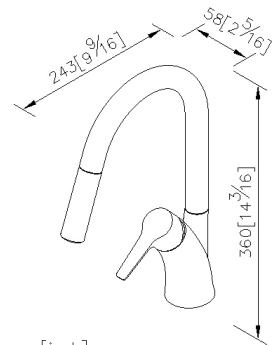

DESCRIPTION:

1. Spout is 360° rotatable, which best suits double kitchen sinks (passes 50,000-time swiveling test).
2. Handle can be moved up to 25° to adjust water flow, and swings for 45° on both sides to control hot/cold water.
3. Shift quick control button to switch water outlets between aerated stream and spray stream.
4. Sprayer hose is 30cm extensible for convenient operation, and will automatically revert back to the original position.
5. Faucet body is made of brass with plated chrome.
6. Handle is made of casting material.
7. Spout is made of copper.